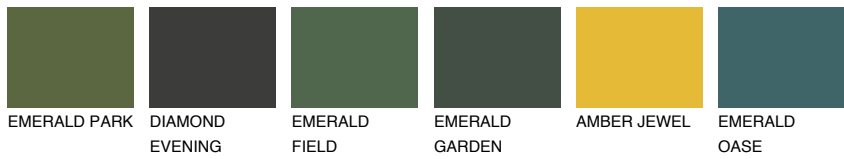

COLOUR DETAILS

MADAGASCAR4

MG4 54% **TSR 55%**

Matching colours

COLOURS

INTENSE

For more information on plasters and paints, go to www.ceresit.it

*The presented colours refer to plasters and paints offered by Ceresit. Due to the use of digital techniques, the presented colours might not represent the original ones, thus they cannot be considered as a reliable colour presentation. We recommend checking the authentic colour samples.