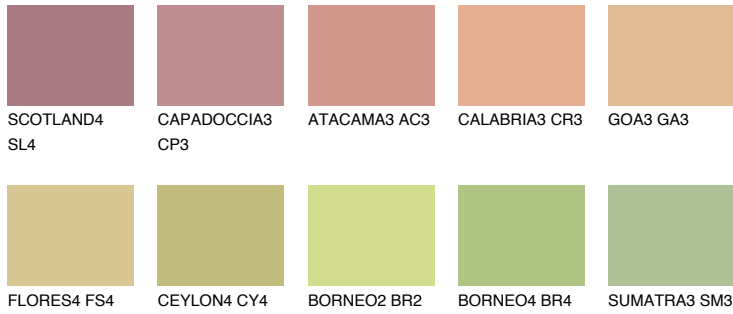

COLOUR DETAILS

MADAGASCAR4

MG4 54% **TSR 55%**

Matching colours

COLOURS

INTENSE

For more information on plasters and paints, go to www.ceresit.it

*The presented colours refer to plasters and paints offered by Ceresit. Due to the use of digital techniques, the presented colours might not represent the original ones, thus they cannot be considered as a reliable colour presentation. We recommend checking the authentic colour samples.