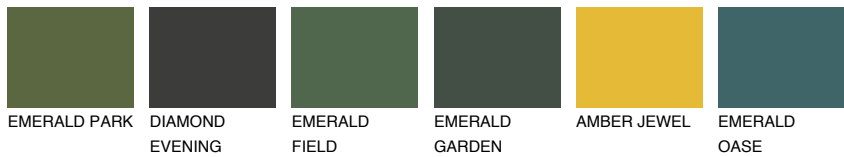

COLOUR DETAILS

MADAGASCAR4

MG4 54% **TSR 55%**

Matching colours

COLOURS

INTENSE

For more information on plasters and paints, go to www.ceresit.it

*The presented colours refer to plasters and paints offered by Ceresit. Due to the use of digital techniques, the presented colours might not represent the original ones, thus they cannot be considered as a reliable colour presentation. We recommend checking the authentic colour samples.