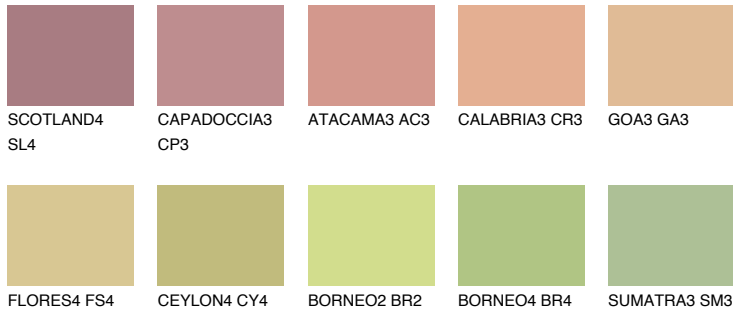

COLOUR DETAILS

MADAGASCAR4

MG4 54% **TSR 55%**

Matching colours

COLOURS

INTENSE

For more information on plasters and paints, go to www.ceresit.it

*The presented colours refer to plasters and paints offered by Ceresit. Due to the use of digital techniques, the presented colours might not represent the original ones, thus they cannot be considered as a reliable colour presentation. We recommend checking the authentic colour samples.