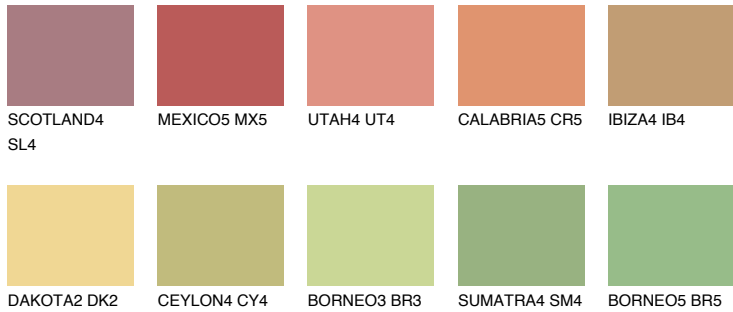

COLOUR DETAILS

MADAGASCAR5

MG5 51% **TSR 52%**

Matching colours

COLOURS

INTENSE

For more information on plasters and paints, go to www.ceresit.it

*The presented colours refer to plasters and paints offered by Ceresit. Due to the use of digital techniques, the presented colours might not represent the original ones, thus they cannot be considered as a reliable colour presentation. We recommend checking the authentic colour samples.