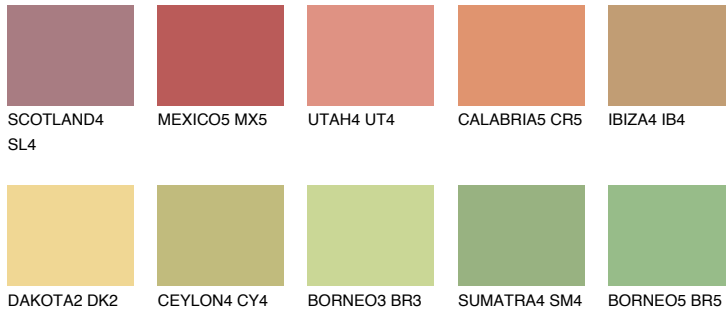

COLOUR DETAILS

MADAGASCAR5

MG5 51% **TSR 52%**

Matching colours

COLOURS

INTENSE

For more information on plasters and paints, go to www.ceresit.it

*The presented colours refer to plasters and paints offered by Ceresit. Due to the use of digital techniques, the presented colours might not represent the original ones, thus they cannot be considered as a reliable colour presentation. We recommend checking the authentic colour samples.