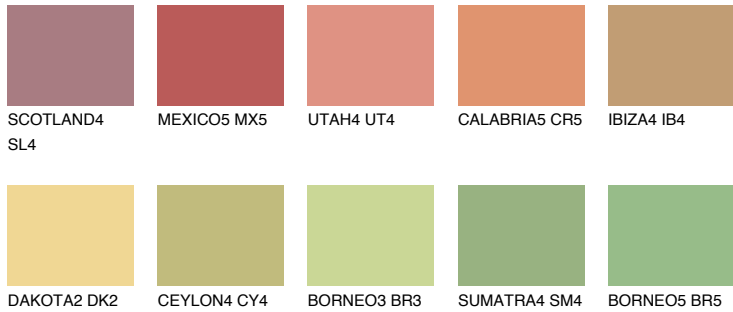

# COLOUR DETAILS

## MADAGASCAR5

**MG5** 51% **TSR** 52%

### Matching colours

#### COLOURS