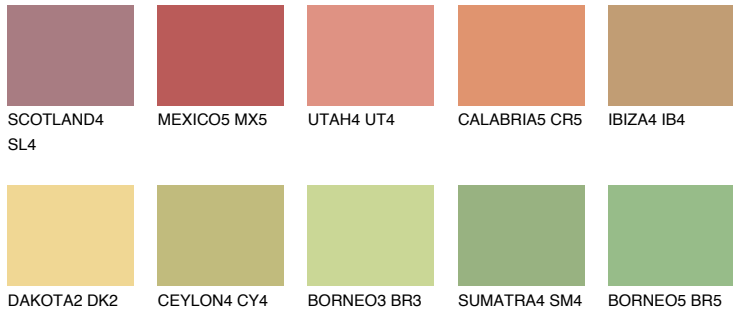

COLOUR DETAILS

MADAGASCAR5

MG5 51% **TSR 52%**

Matching colours

COLOURS

INTENSE

For more information on plasters and paints, go to www.ceresit.it

*The presented colours refer to plasters and paints offered by Ceresit. Due to the use of digital techniques, the presented colours might not represent the original ones, thus they cannot be considered as a reliable colour presentation. We recommend checking the authentic colour samples.