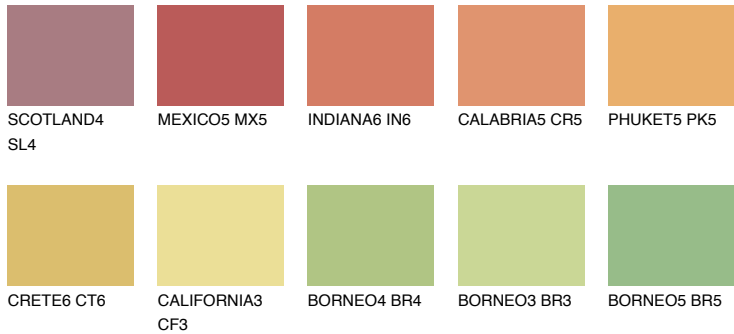

COLOUR DETAILS

MADAGASCAR6

MG6 46% TSR 49%

Matching colours

COLOURS

INTENSE

For more information on plasters and paints, go to www.ceresit.it

*The presented colours refer to plasters and paints offered by Ceresit. Due to the use of digital techniques, the presented colours might not represent the original ones, thus they cannot be considered as a reliable colour presentation. We recommend checking the authentic colour samples.