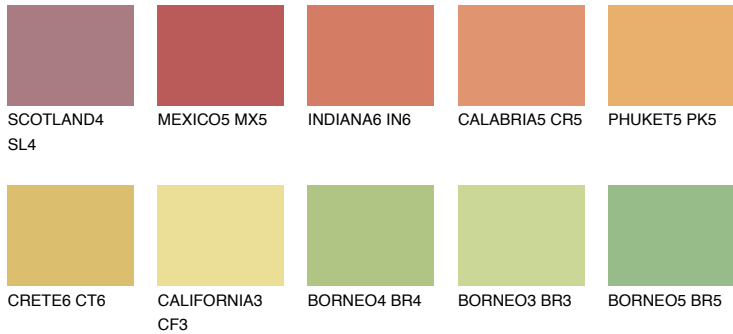

COLOUR DETAILS

MADAGASCAR6

MG6 46% **TSR 49%**

Matching colours

COLOURS

INTENSE

For more information on plasters and paints, go to www.ceresit.it

*The presented colours refer to plasters and paints offered by Ceresit. Due to the use of digital techniques, the presented colours might not represent the original ones, thus they cannot be considered as a reliable colour presentation. We recommend checking the authentic colour samples.