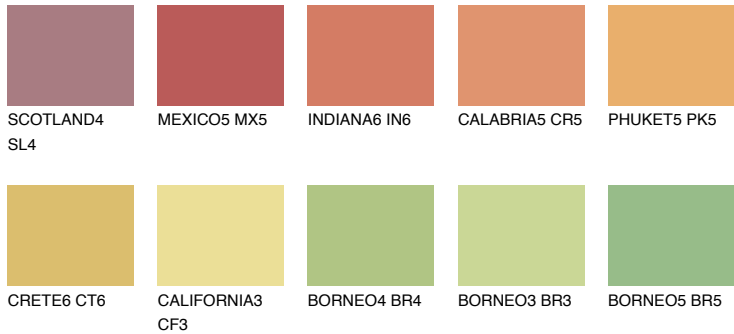

COLOUR DETAILS

MADAGASCAR6

MG6 46% **TSR** 49%

Matching colours

COLOURS

INTENSE

For more information on plasters and paints, go to www.ceresit.it

*The presented colours refer to plasters and paints offered by Ceresit. Due to the use of digital techniques, the presented colours might not represent the original ones, thus they cannot be considered as a reliable colour presentation. We recommend checking the authentic colour samples.