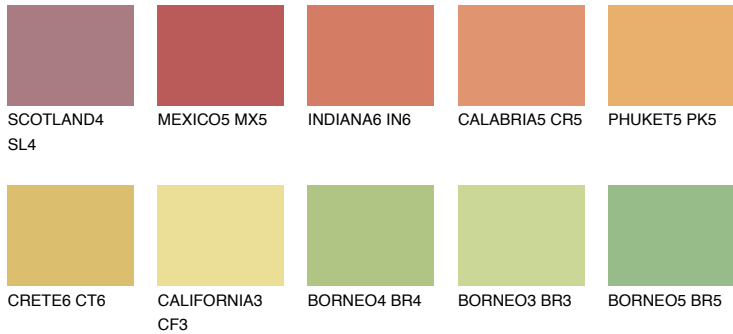

COLOUR DETAILS

MADAGASCAR6

MG6 46% TSR 49%

Matching colours

COLOURS

INTENSE

For more information on plasters and paints, go to www.ceresit.it

*The presented colours refer to plasters and paints offered by Ceresit. Due to the use of digital techniques, the presented colours might not represent the original ones, thus they cannot be considered as a reliable colour presentation. We recommend checking the authentic colour samples.