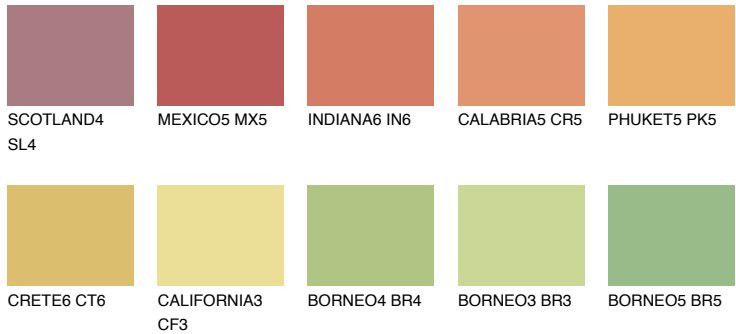

COLOUR DETAILS

MADAGASCAR6

MG6 46% TSR 49%

Matching colours

COLOURS

INTENSE

For more information on plasters and paints, go to www.ceresit.it

*The presented colours refer to plasters and paints offered by Ceresit. Due to the use of digital techniques, the presented colours might not represent the original ones, thus they cannot be considered as a reliable colour presentation. We recommend checking the authentic colour samples.