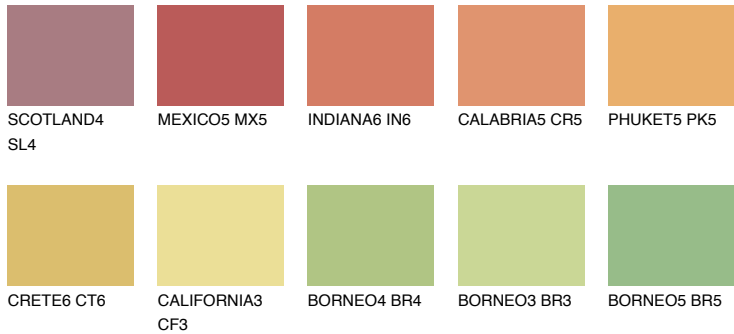

COLOUR DETAILS

MADAGASCAR6

MG6 46% **TSR 49%**

Matching colours

COLOURS

INTENSE

For more information on plasters and paints, go to www.ceresit.it

*The presented colours refer to plasters and paints offered by Ceresit. Due to the use of digital techniques, the presented colours might not represent the original ones, thus they cannot be considered as a reliable colour presentation. We recommend checking the authentic colour samples.