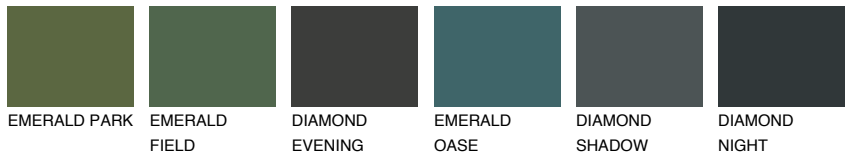

COLOUR DETAILS

GOBI1 GB1

79% **TSR** 71%

Matching colours

COLOURS

INTENSE

For more information on plasters and paints, go to www.ceresit.it

*The presented colours refer to plasters and paints offered by Ceresit. Due to the use of digital techniques, the presented colours might not represent the original ones, thus they cannot be considered as a reliable colour presentation. We recommend checking the authentic colour samples.