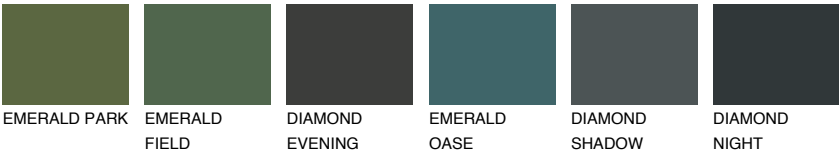

GOBI1 GB1

79% **TSR** 71%

Matching colours

COLOURS

INTENSE

For more information on plasters and paints, go to www.ceresit.it

*The presented colours refer to plasters and paints offered by Ceresit. Due to the use of digital techniques, the presented colours might not represent the original ones, thus they cannot be considered as a reliable colour presentation. We recommend checking the authentic colour samples.