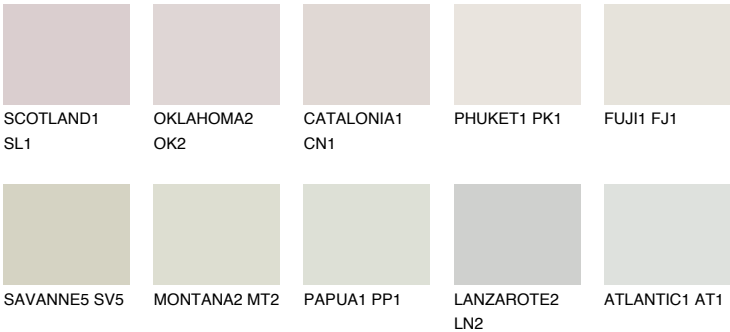

GOBI1 GB1

79% **TSR** 71%

Matching colours

COLOURS

INTENSE

For more information on plasters and paints, go to www.ceresit.it

*The presented colours refer to plasters and paints offered by Ceresit. Due to the use of digital techniques, the presented colours might not represent the original ones, thus they cannot be considered as a reliable colour presentation. We recommend checking the authentic colour samples.