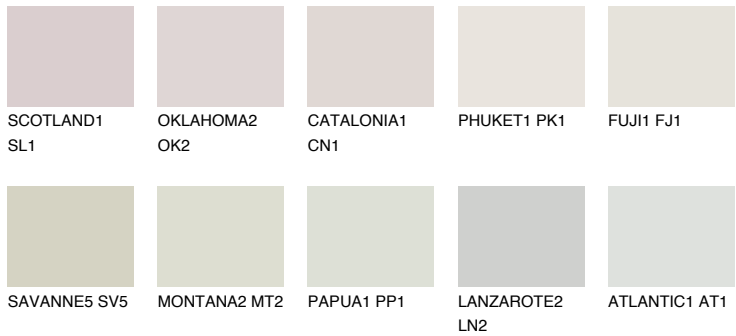

COLOUR DETAILS

GOBI1 GB1

79% **TSR** 71%

Matching colours

COLOURS

INTENSE

For more information on plasters and paints, go to www.ceresit.it

*The presented colours refer to plasters and paints offered by Ceresit. Due to the use of digital techniques, the presented colours might not represent the original ones, thus they cannot be considered as a reliable colour presentation. We recommend checking the authentic colour samples.