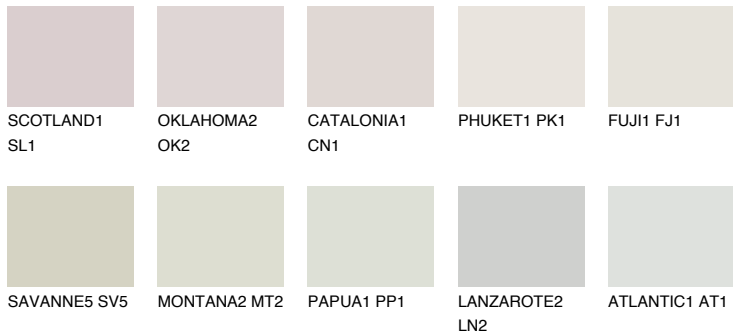

# COLOUR DETAILS

**GOBI1 GB1**

79% **TSR** 71%

## Matching colours

### COLOURS

### INTENSE

For more information on plasters and paints, go to [www.ceresit.it](http://www.ceresit.it)

\*The presented colours refer to plasters and paints offered by Ceresit. Due to the use of digital techniques, the presented colours might not represent the original ones, thus they cannot be considered as a reliable colour presentation. We recommend checking the authentic colour samples.