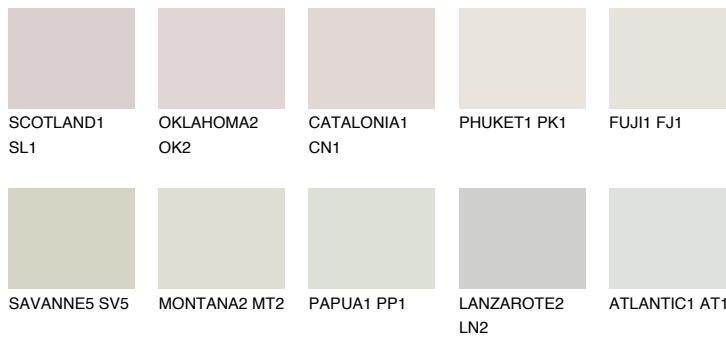

**GOBI1 GB1**

79% **TSR** 71%

## Matching colours

### COLOURS

### INTENSE

For more information on plasters and paints, go to  
[www.ceresit.it](http://www.ceresit.it)

\*The presented colours refer to plasters and paints offered by Ceresit. Due to the use of digital techniques, the presented colours might not represent the original ones, thus they cannot be considered as a reliable colour presentation. We recommend checking the authentic colour samples.