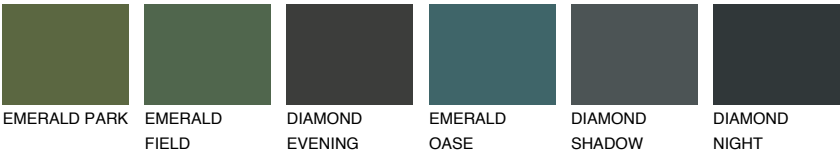

GOBI1 GB1

79% **TSR** 71%

Matching colours

COLOURS

INTENSE

For more information on plasters and paints, go to www.ceresit.it

*The presented colours refer to plasters and paints offered by Ceresit. Due to the use of digital techniques, the presented colours might not represent the original ones, thus they cannot be considered as a reliable colour presentation. We recommend checking the authentic colour samples.