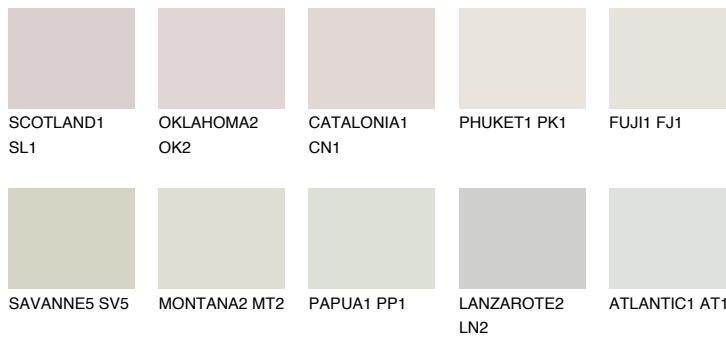

GOBI1 GB1

79% **TSR** 71%

Matching colours

COLOURS

INTENSE

For more information on plasters and paints, go to
www.ceresit.it

*The presented colours refer to plasters and paints offered by Ceresit. Due to the use of digital techniques, the presented colours might not represent the original ones, thus they cannot be considered as a reliable colour presentation. We recommend checking the authentic colour samples.