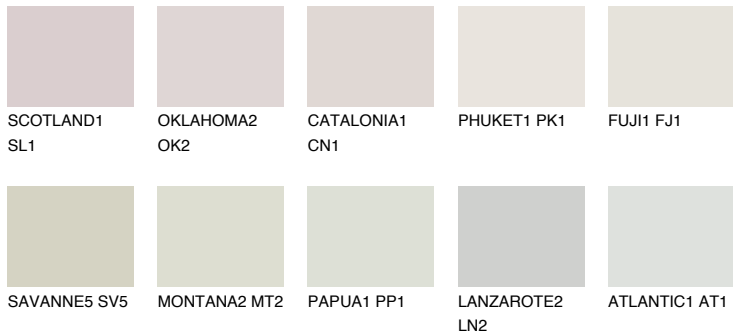

**GOBI1 GB1**

79% **TSR** 71%

## Matching colours

### COLOURS

### INTENSE

For more information on plasters and paints, go to  
[www.ceresit.it](http://www.ceresit.it)

\*The presented colours refer to plasters and paints offered by Ceresit. Due to the use of digital techniques, the presented colours might not represent the original ones, thus they cannot be considered as a reliable colour presentation. We recommend checking the authentic colour samples.