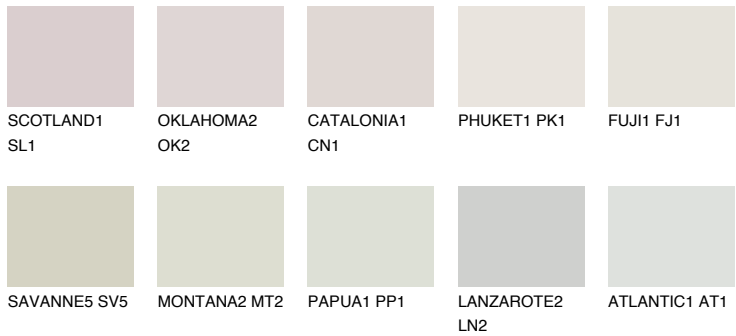

# COLOUR DETAILS

## Matching colours

### COLOURS

### INTENSE

For more information on plasters and paints, go to [www.ceresit.it](http://www.ceresit.it)

\*The presented colours refer to plasters and paints offered by Ceresit. Due to the use of digital techniques, the presented colours might not represent the original ones, thus they cannot be considered as a reliable colour presentation. We recommend checking the authentic colour samples.