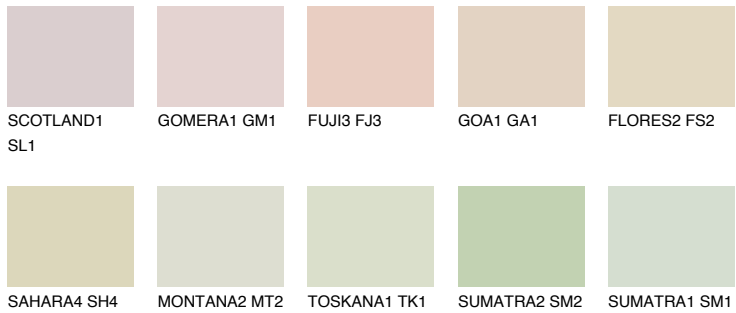

COLOUR DETAILS

GOBI2 GB2

76% TSR 68%

Matching colours

COLOURS

INTENSE

For more information on plasters and paints, go to www.ceresit.it

*The presented colours refer to plasters and paints offered by Ceresit. Due to the use of digital techniques, the presented colours might not represent the original ones, thus they cannot be considered as a reliable colour presentation. We recommend checking the authentic colour samples.