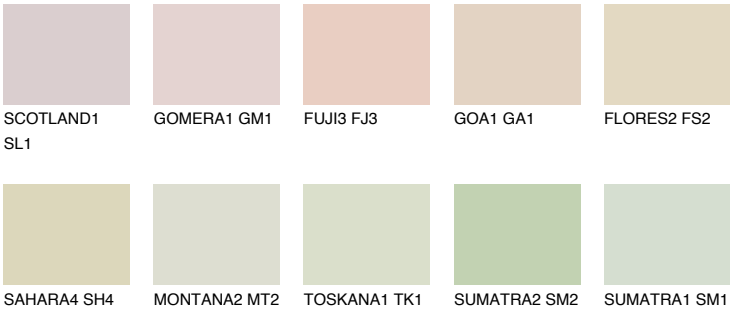

**GOBI2 GB2**

76% **TSR** 68%

## Matching colours

### COLOURS

### INTENSE

For more information on plasters and paints, go to [www.ceresit.it](http://www.ceresit.it)

\*The presented colours refer to plasters and paints offered by Ceresit. Due to the use of digital techniques, the presented colours might not represent the original ones, thus they cannot be considered as a reliable colour presentation. We recommend checking the authentic colour samples.