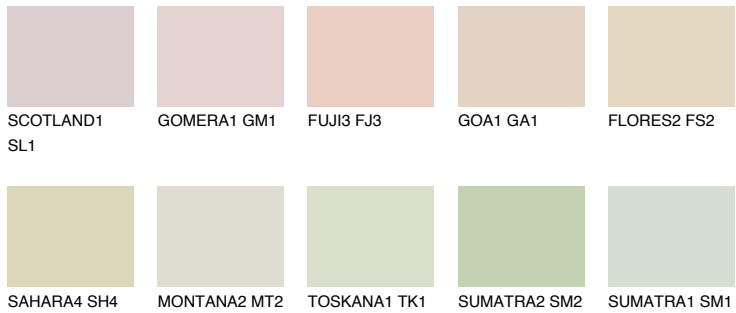

COLOUR DETAILS

GOBI2 GB2

76% **TSR** 68%

Matching colours

COLOURS

INTENSE

For more information on plasters and paints, go to www.ceresit.it

*The presented colours refer to plasters and paints offered by Ceresit. Due to the use of digital techniques, the presented colours might not represent the original ones, thus they cannot be considered as a reliable colour presentation. We recommend checking the authentic colour samples.