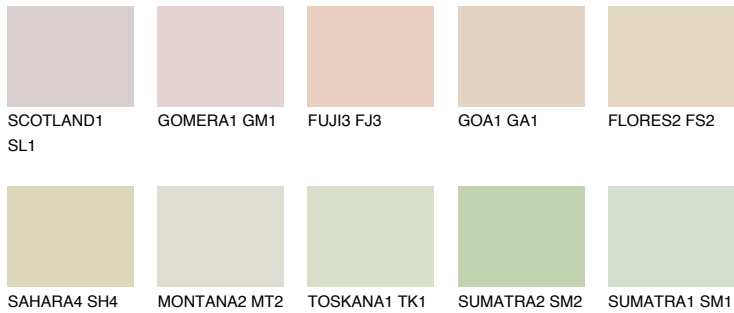

COLOUR DETAILS

GOBI2 GB2

76% **TSR** 68%

Matching colours

COLOURS

INTENSE

For more information on plasters and paints, go to www.ceresit.it

*The presented colours refer to plasters and paints offered by Ceresit. Due to the use of digital techniques, the presented colours might not represent the original ones, thus they cannot be considered as a reliable colour presentation. We recommend checking the authentic colour samples.