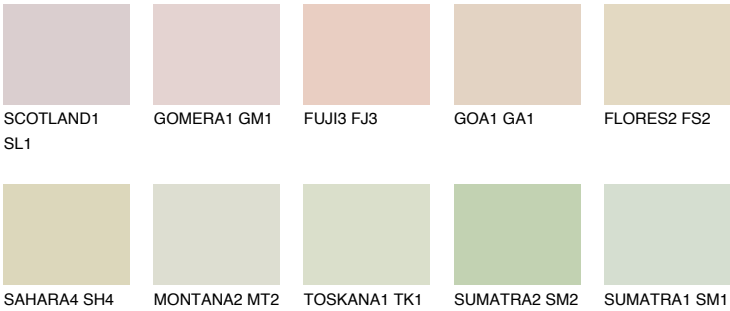

GOBI2 GB2

76% **TSR** 68%

Matching colours

COLOURS

INTENSE

For more information on plasters and paints, go to www.ceresit.it

*The presented colours refer to plasters and paints offered by Ceresit. Due to the use of digital techniques, the presented colours might not represent the original ones, thus they cannot be considered as a reliable colour presentation. We recommend checking the authentic colour samples.