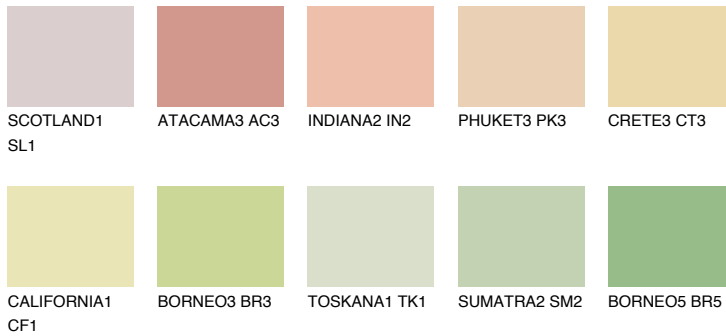

# COLOUR DETAILS

**GOBI3 GB3**

74% **TSR** 66%

## Matching colours

### COLOURS

### INTENSE

For more information on plasters and paints, go to  
[www.ceresit.it](http://www.ceresit.it)

\*The presented colours refer to plasters and paints offered by Ceresit. Due to the use of digital techniques, the presented colours might not represent the original ones, thus they cannot be considered as a reliable colour presentation. We recommend checking the authentic colour samples.