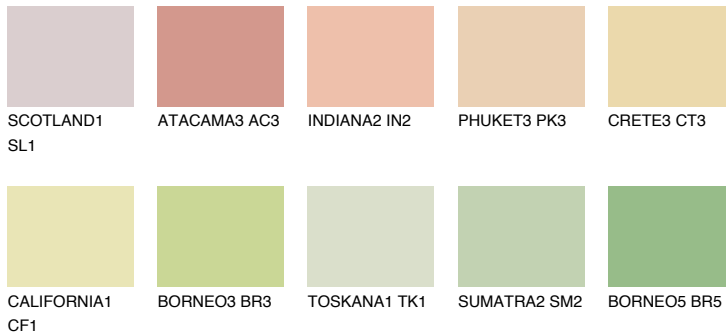

COLOUR DETAILS

GOBI3 GB3

74% **TSR** 66%

Matching colours

COLOURS

INTENSE

For more information on plasters and paints, go to
www.ceresit.it

*The presented colours refer to plasters and paints offered by Ceresit. Due to the use of digital techniques, the presented colours might not represent the original ones, thus they cannot be considered as a reliable colour presentation. We recommend checking the authentic colour samples.