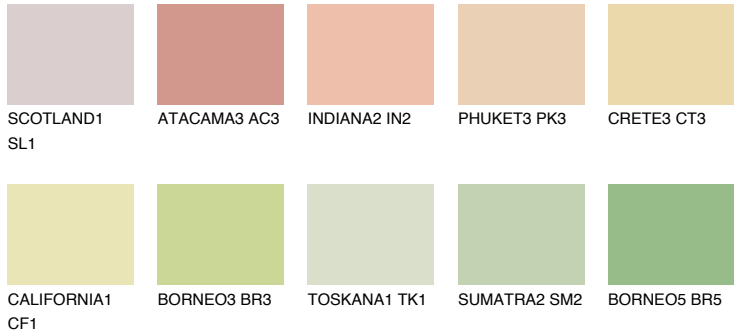

COLOUR DETAILS

GOBI3 GB3

74% **TSR** 66%

Matching colours

COLOURS

INTENSE

For more information on plasters and paints, go to www.ceresit.it

*The presented colours refer to plasters and paints offered by Ceresit. Due to the use of digital techniques, the presented colours might not represent the original ones, thus they cannot be considered as a reliable colour presentation. We recommend checking the authentic colour samples.