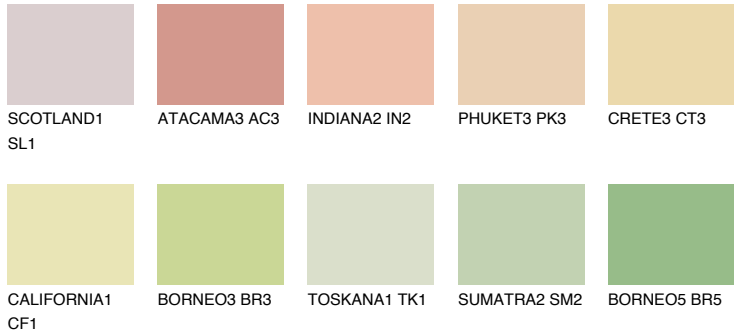

# COLOUR DETAILS

**GOBI3 GB3**

74% **TSR** 66%

## Matching colours

### COLOURS

### INTENSE

For more information on plasters and paints, go to [www.ceresit.it](http://www.ceresit.it)

\*The presented colours refer to plasters and paints offered by Ceresit. Due to the use of digital techniques, the presented colours might not represent the original ones, thus they cannot be considered as a reliable colour presentation. We recommend checking the authentic colour samples.