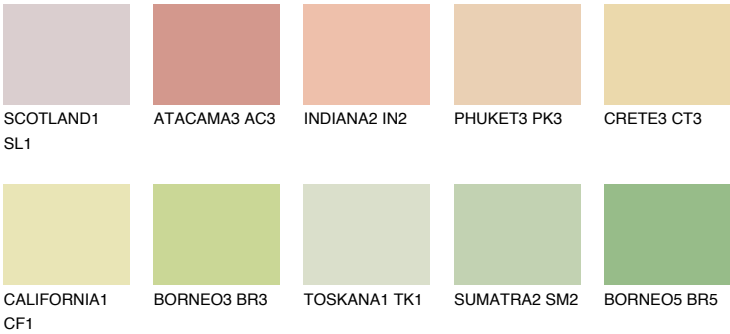

COLOUR DETAILS

GOBI3 GB3

74% TSR 66%

Matching colours

COLOURS

INTENSE

For more information on plasters and paints, go to www.ceresit.it

*The presented colours refer to plasters and paints offered by Ceresit. Due to the use of digital techniques, the presented colours might not represent the original ones, thus they cannot be considered as a reliable colour presentation. We recommend checking the authentic colour samples.