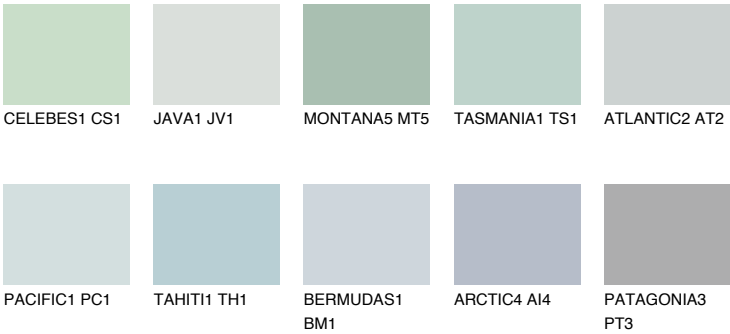

COLOUR DETAILS

OCEANIA1 OC1

68% **TSR** 65%

Matching colours

COLOURS

INTENSE

For more information on plasters and paints, go to www.ceresit.it

*The presented colours refer to plasters and paints offered by Ceresit. Due to the use of digital techniques, the presented colours might not represent the original ones, thus they cannot be considered as a reliable colour presentation. We recommend checking the authentic colour samples.