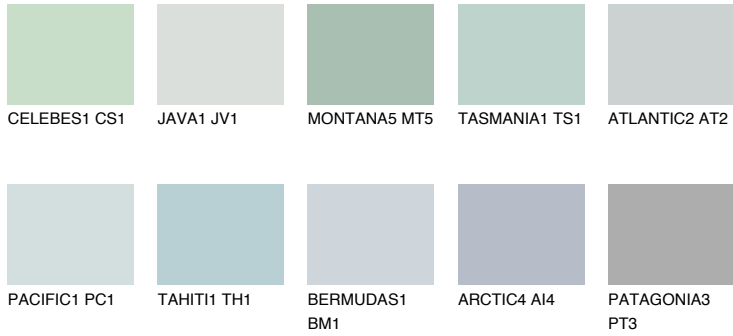

COLOUR DETAILS

OCEANIA1 OC1

68% **TSR** 65%

Matching colours

COLOURS

INTENSE

For more information on plasters and paints, go to www.ceresit.it

*The presented colours refer to plasters and paints offered by Ceresit. Due to the use of digital techniques, the presented colours might not represent the original ones, thus they cannot be considered as a reliable colour presentation. We recommend checking the authentic colour samples.