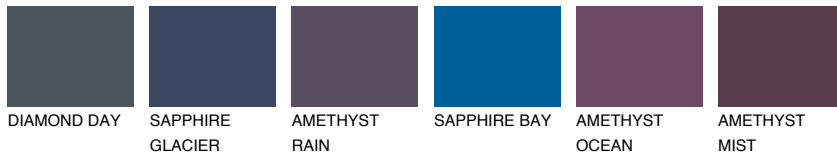

COLOUR DETAILS

OCEANIA1 OC1

68% **TSR** 65%

Matching colours

COLOURS

INTENSE

For more information on plasters and paints, go to www.ceresit.it

*The presented colours refer to plasters and paints offered by Ceresit. Due to the use of digital techniques, the presented colours might not represent the original ones, thus they cannot be considered as a reliable colour presentation. We recommend checking the authentic colour samples.