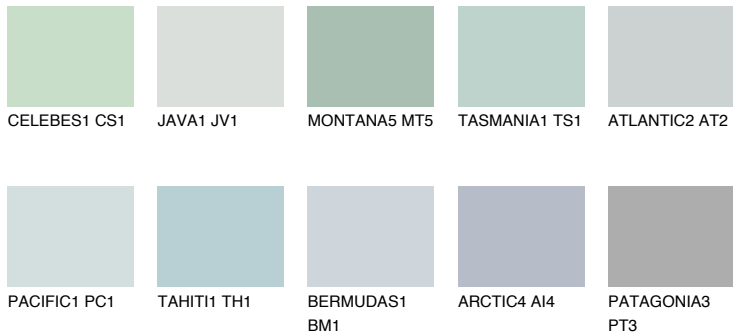

COLOUR DETAILS

OCEANIA1 OC1

68% **TSR** 65%

Matching colours

COLOURS

INTENSE

For more information on plasters and paints, go to www.ceresit.it

*The presented colours refer to plasters and paints offered by Ceresit. Due to the use of digital techniques, the presented colours might not represent the original ones, thus they cannot be considered as a reliable colour presentation. We recommend checking the authentic colour samples.