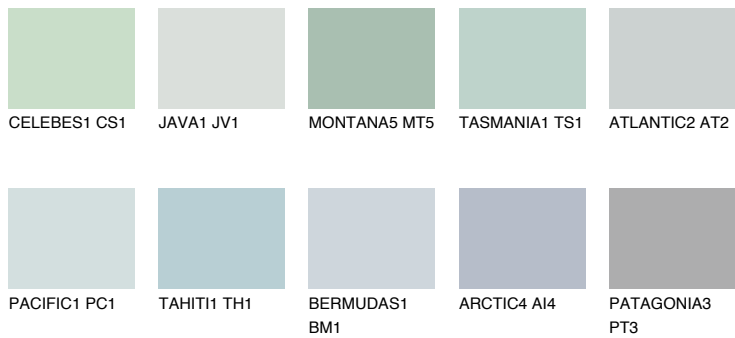

COLOUR DETAILS

OCEANIA1 OC1

68% TSR 65%

Matching colours

COLOURS

INTENSE

For more information on plasters and paints, go to www.ceresit.it

*The presented colours refer to plasters and paints offered by Ceresit. Due to the use of digital techniques, the presented colours might not represent the original ones, thus they cannot be considered as a reliable colour presentation. We recommend checking the authentic colour samples.