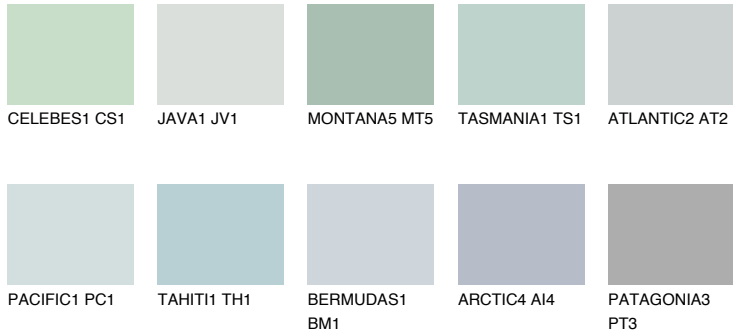

# COLOUR DETAILS

## OCEANIA1 OC1

68% **TSR** 65%

### Matching colours

#### COLOURS