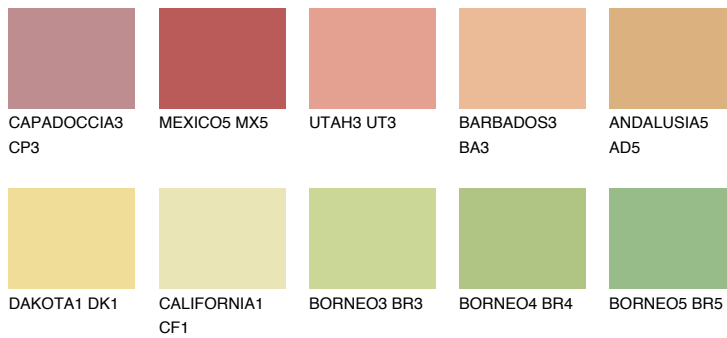

**GOBI4 GB4**

67% **TSR** 66%

## Matching colours

### COLOURS

### INTENSE

For more information on plasters and paints, go to [www.ceresit.it](http://www.ceresit.it)

\*The presented colours refer to plasters and paints offered by Ceresit. Due to the use of digital techniques, the presented colours might not represent the original ones, thus they cannot be considered as a reliable colour presentation. We recommend checking the authentic colour samples.