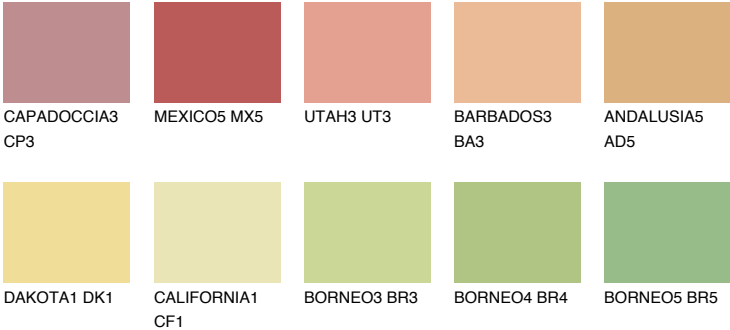

GOBI4 GB4

67% **TSR** 66%

Matching colours

COLOURS

INTENSE

For more information on plasters and paints, go to www.ceresit.it

*The presented colours refer to plasters and paints offered by Ceresit. Due to the use of digital techniques, the presented colours might not represent the original ones, thus they cannot be considered as a reliable colour presentation. We recommend checking the authentic colour samples.