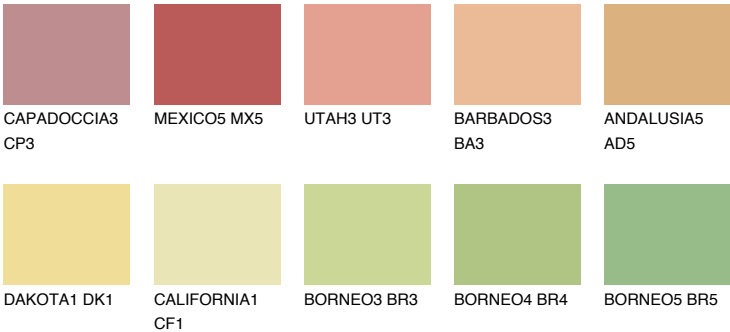

GOBI4 GB4

67% **TSR** 66%

Matching colours

COLOURS

INTENSE

For more information on plasters and paints, go to www.ceresit.it

*The presented colours refer to plasters and paints offered by Ceresit. Due to the use of digital techniques, the presented colours might not represent the original ones, thus they cannot be considered as a reliable colour presentation. We recommend checking the authentic colour samples.