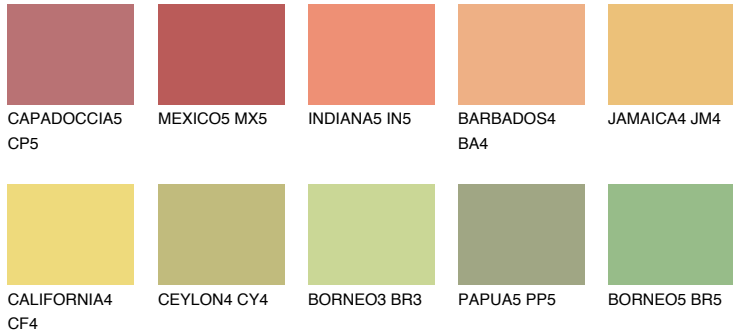

# COLOUR DETAILS

**GOBI5 GB5**

64% **TSR** 67%

## Matching colours

### COLOURS

### INTENSE

For more information on plasters and paints, go to [www.ceresit.it](http://www.ceresit.it)

\*The presented colours refer to plasters and paints offered by Ceresit. Due to the use of digital techniques, the presented colours might not represent the original ones, thus they cannot be considered as a reliable colour presentation. We recommend checking the authentic colour samples.