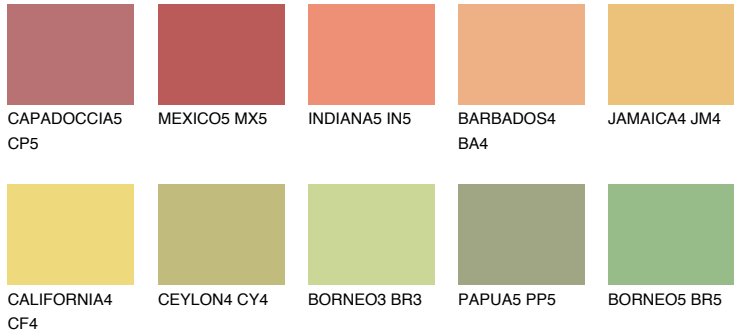

# COLOUR DETAILS

## Matching colours

### COLOURS

### INTENSE

For more information on plasters and paints, go to [www.ceresit.it](http://www.ceresit.it)

\*The presented colours refer to plasters and paints offered by Ceresit. Due to the use of digital techniques, the presented colours might not represent the original ones, thus they cannot be considered as a reliable colour presentation. We recommend checking the authentic colour samples.