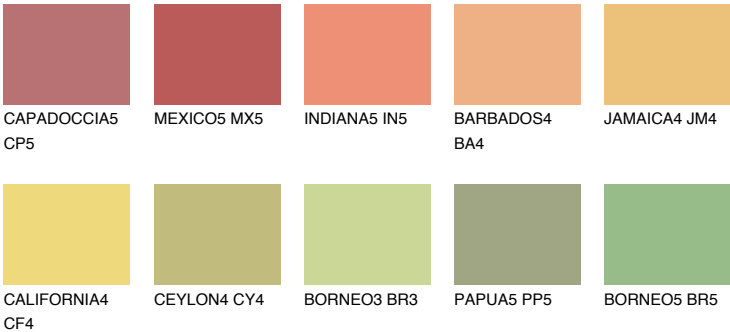

## GOBI5 GB5

64% **TSR** 67%

### Matching colours

#### COLOURS

#### INTENSE

For more information on plasters and paints, go to [www.ceresit.it](http://www.ceresit.it)

\*The presented colours refer to plasters and paints offered by Ceresit. Due to the use of digital techniques, the presented colours might not represent the original ones, thus they cannot be considered as a reliable colour presentation. We recommend checking the authentic colour samples.