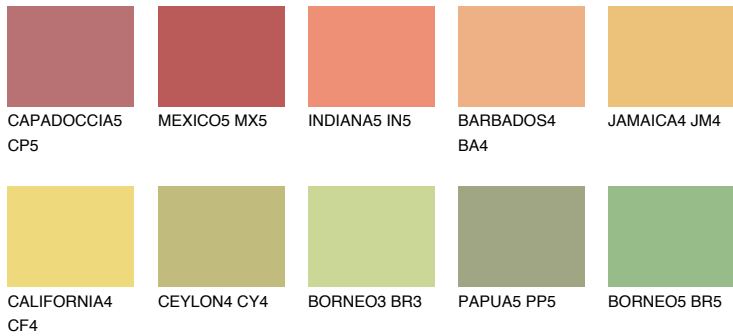

COLOUR DETAILS

GOBI5 GB5

64% **TSR** 67%

Matching colours

COLOURS

INTENSE

For more information on plasters and paints, go to www.ceresit.it

*The presented colours refer to plasters and paints offered by Ceresit. Due to the use of digital techniques, the presented colours might not represent the original ones, thus they cannot be considered as a reliable colour presentation. We recommend checking the authentic colour samples.