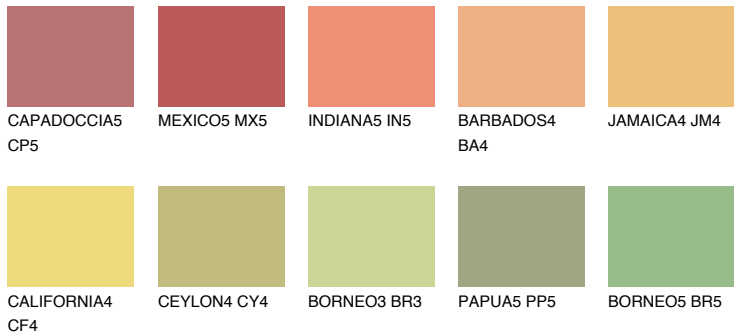

# COLOUR DETAILS

## Matching colours

### COLOURS

### INTENSE

For more information on plasters and paints, go to [www.ceresit.it](http://www.ceresit.it)

\*The presented colours refer to plasters and paints offered by Ceresit. Due to the use of digital techniques, the presented colours might not represent the original ones, thus they cannot be considered as a reliable colour presentation. We recommend checking the authentic colour samples.