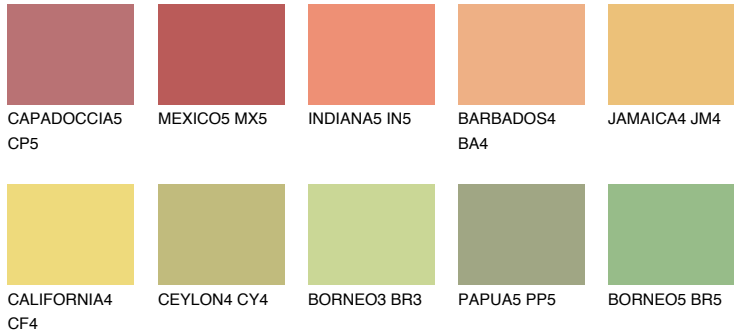

COLOUR DETAILS

GOBI5 GB5

64% **TSR** 67%

Matching colours

COLOURS

INTENSE

For more information on plasters and paints, go to www.ceresit.it

*The presented colours refer to plasters and paints offered by Ceresit. Due to the use of digital techniques, the presented colours might not represent the original ones, thus they cannot be considered as a reliable colour presentation. We recommend checking the authentic colour samples.