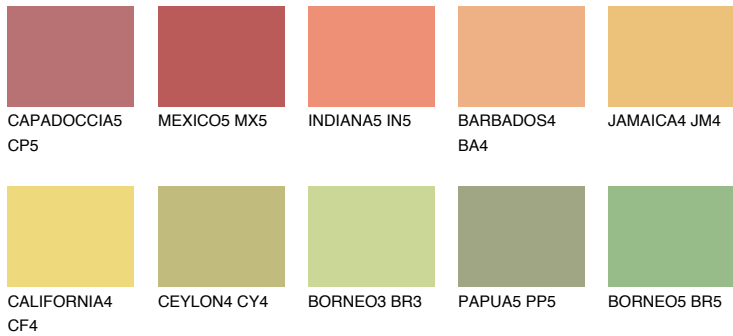

# COLOUR DETAILS

## Matching colours

### COLOURS

### INTENSE

For more information on plasters and paints, go to [www.ceresit.it](http://www.ceresit.it)

\*The presented colours refer to plasters and paints offered by Ceresit. Due to the use of digital techniques, the presented colours might not represent the original ones, thus they cannot be considered as a reliable colour presentation. We recommend checking the authentic colour samples.