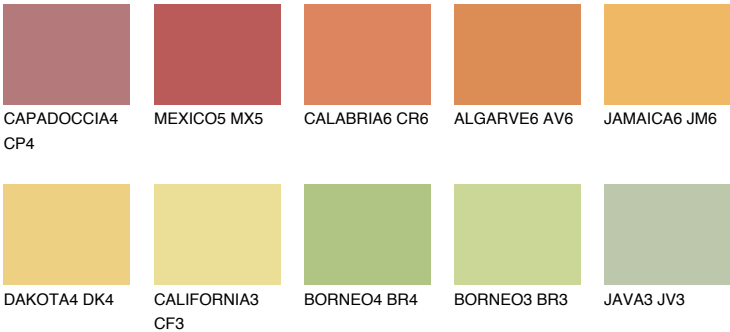

GOBI6 GB6

61% **TSR** 64%

Matching colours

COLOURS

INTENSE

For more information on plasters and paints, go to www.ceresit.it

*The presented colours refer to plasters and paints offered by Ceresit. Due to the use of digital techniques, the presented colours might not represent the original ones, thus they cannot be considered as a reliable colour presentation. We recommend checking the authentic colour samples.