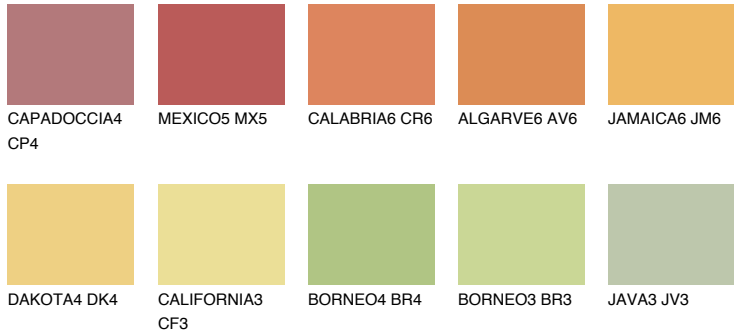

COLOUR DETAILS

GOBI6 GB6

61% **TSR** 64%

Matching colours

COLOURS

INTENSE

For more information on plasters and paints, go to www.ceresit.it

*The presented colours refer to plasters and paints offered by Ceresit. Due to the use of digital techniques, the presented colours might not represent the original ones, thus they cannot be considered as a reliable colour presentation. We recommend checking the authentic colour samples.