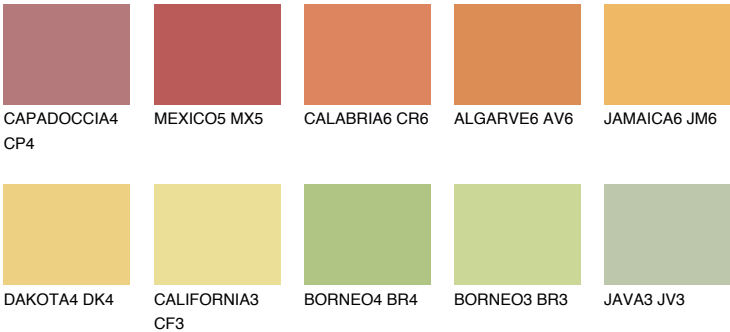

COLOUR DETAILS

GOBI6 GB6

61% **TSR** 64%

Matching colours

COLOURS

INTENSE

For more information on plasters and paints, go to www.ceresit.it

*The presented colours refer to plasters and paints offered by Ceresit. Due to the use of digital techniques, the presented colours might not represent the original ones, thus they cannot be considered as a reliable colour presentation. We recommend checking the authentic colour samples.