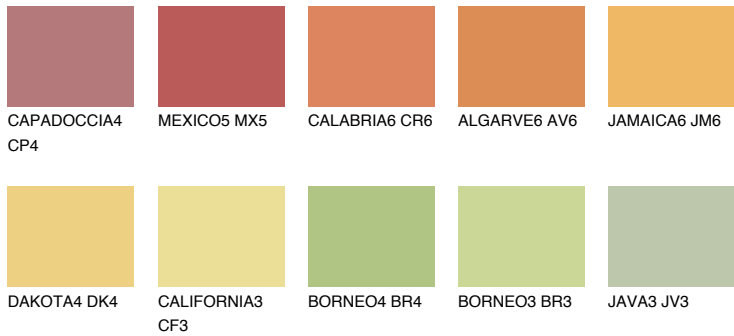

COLOUR DETAILS

GOBI6 GB6

61% **TSR** 64%

Matching colours

COLOURS

INTENSE

For more information on plasters and paints, go to www.ceresit.it

*The presented colours refer to plasters and paints offered by Ceresit. Due to the use of digital techniques, the presented colours might not represent the original ones, thus they cannot be considered as a reliable colour presentation. We recommend checking the authentic colour samples.