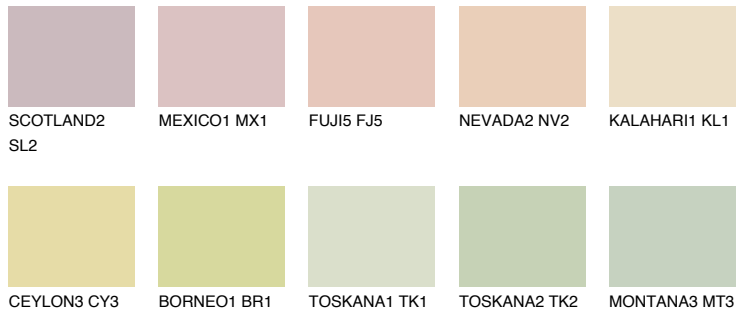

# COLOUR DETAILS

**NAMIB1 NM1**

73% **TSR** 70%

## Matching colours

### COLOURS

### INTENSE

For more information on plasters and paints, go to [www.ceresit.it](http://www.ceresit.it)

\*The presented colours refer to plasters and paints offered by Ceresit. Due to the use of digital techniques, the presented colours might not represent the original ones, thus they cannot be considered as a reliable colour presentation. We recommend checking the authentic colour samples.