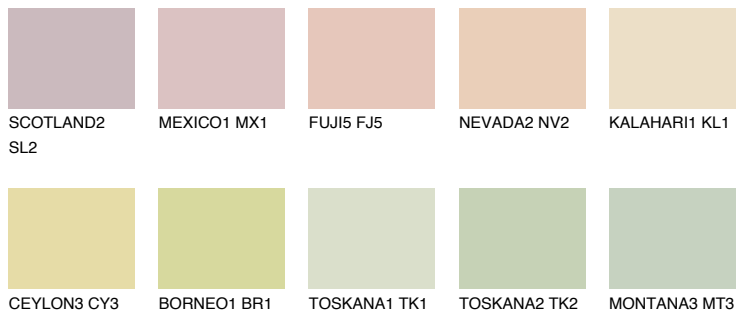

COLOUR DETAILS

NAMIB1 NM1

73% **TSR** 70%

Matching colours

COLOURS

INTENSE

For more information on plasters and paints, go to www.ceresit.it

*The presented colours refer to plasters and paints offered by Ceresit. Due to the use of digital techniques, the presented colours might not represent the original ones, thus they cannot be considered as a reliable colour presentation. We recommend checking the authentic colour samples.