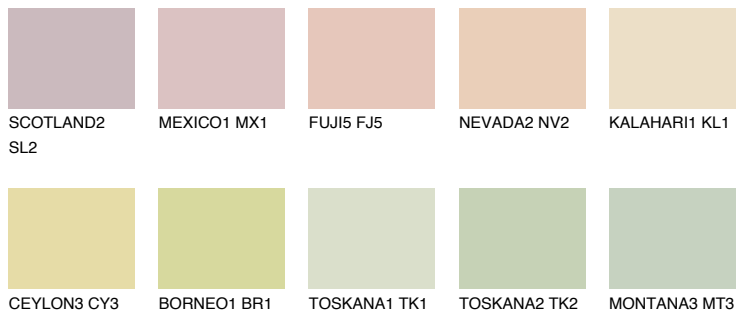

# COLOUR DETAILS

## NAMIB1 NM1

73% **TSR** 70%

## Matching colours

### COLOURS