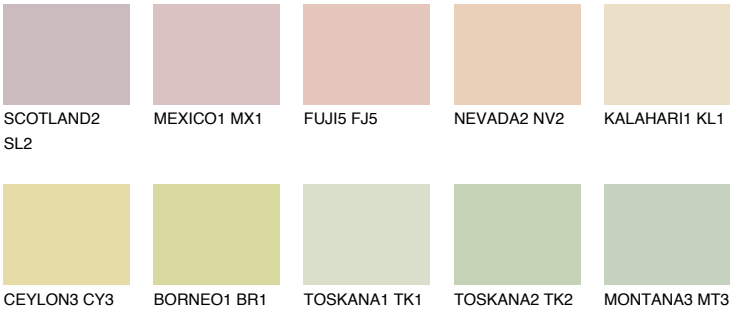

**NAMIB1 NM1**

73% **TSR** 70%

## Matching colours

### COLOURS

### INTENSE

For more information on plasters and paints, go to [www.ceresit.it](http://www.ceresit.it)

\*The presented colours refer to plasters and paints offered by Ceresit. Due to the use of digital techniques, the presented colours might not represent the original ones, thus they cannot be considered as a reliable colour presentation. We recommend checking the authentic colour samples.