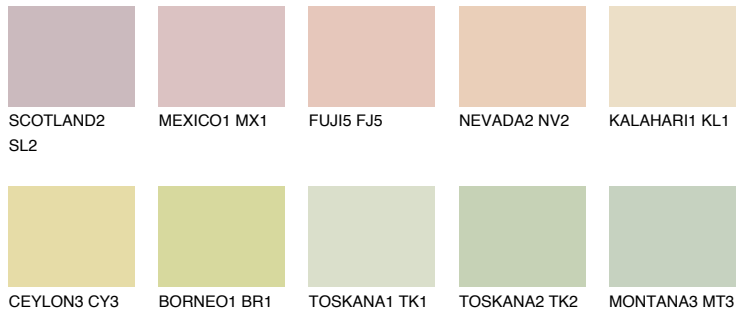

COLOUR DETAILS

NAMIB1 NM1

73% **TSR** 70%

Matching colours

COLOURS

INTENSE

For more information on plasters and paints, go to www.ceresit.it

*The presented colours refer to plasters and paints offered by Ceresit. Due to the use of digital techniques, the presented colours might not represent the original ones, thus they cannot be considered as a reliable colour presentation. We recommend checking the authentic colour samples.