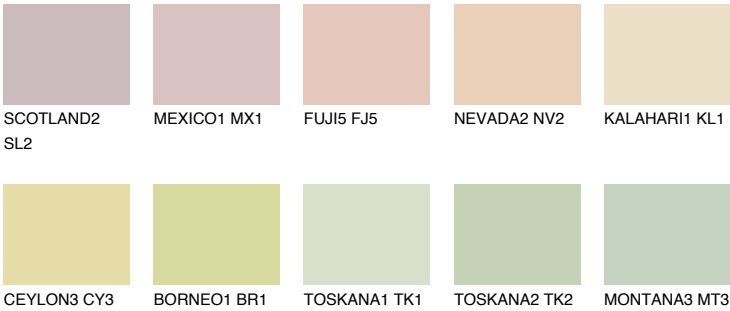

# COLOUR DETAILS

**NAMIB1 NM1**

73% **TSR** 70%

## Matching colours

### COLOURS

### INTENSE

For more information on plasters and paints, go to [www.ceresit.it](http://www.ceresit.it)

\*The presented colours refer to plasters and paints offered by Ceresit. Due to the use of digital techniques, the presented colours might not represent the original ones, thus they cannot be considered as a reliable colour presentation. We recommend checking the authentic colour samples.