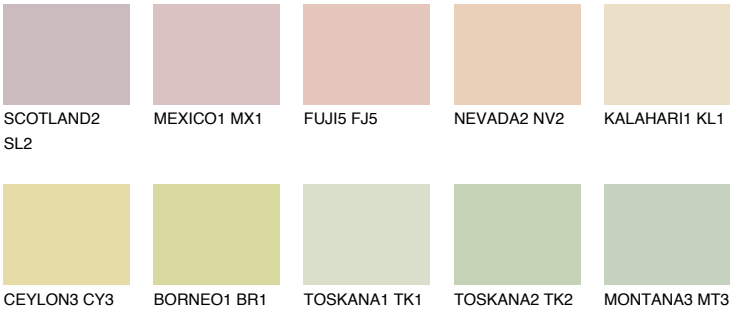

COLOUR DETAILS

NAMIB1 NM1

73% **TSR** 70%

Matching colours

COLOURS

INTENSE

For more information on plasters and paints, go to www.ceresit.it

*The presented colours refer to plasters and paints offered by Ceresit. Due to the use of digital techniques, the presented colours might not represent the original ones, thus they cannot be considered as a reliable colour presentation. We recommend checking the authentic colour samples.