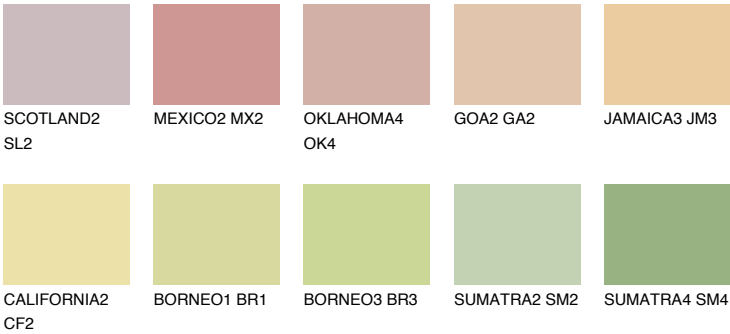

COLOUR DETAILS

NAMIB2 NM2

70% TSR 69%

Matching colours

COLOURS

INTENSE

For more information on plasters and paints, go to www.ceresit.it

*The presented colours refer to plasters and paints offered by Ceresit. Due to the use of digital techniques, the presented colours might not represent the original ones, thus they cannot be considered as a reliable colour presentation. We recommend checking the authentic colour samples.