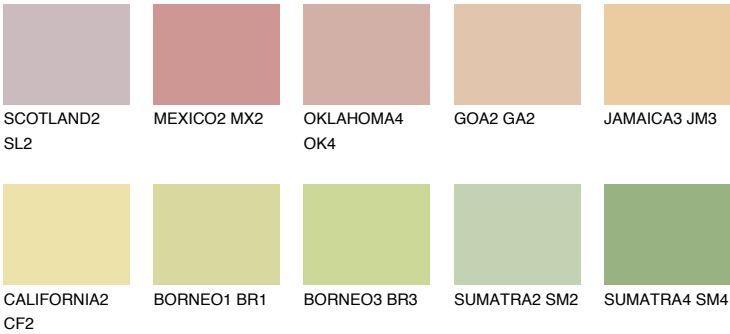

NAMIB2 NM2

70% **TSR** 69%

Matching colours

COLOURS

INTENSE

For more information on plasters and paints, go to www.ceresit.it

*The presented colours refer to plasters and paints offered by Ceresit. Due to the use of digital techniques, the presented colours might not represent the original ones, thus they cannot be considered as a reliable colour presentation. We recommend checking the authentic colour samples.