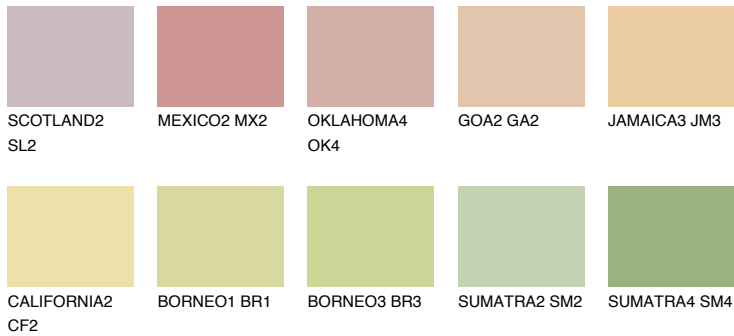

COLOUR DETAILS

NAMIB2 NM2

70% TSR 69%

Matching colours

COLOURS

INTENSE

For more information on plasters and paints, go to www.ceresit.it

*The presented colours refer to plasters and paints offered by Ceresit. Due to the use of digital techniques, the presented colours might not represent the original ones, thus they cannot be considered as a reliable colour presentation. We recommend checking the authentic colour samples.