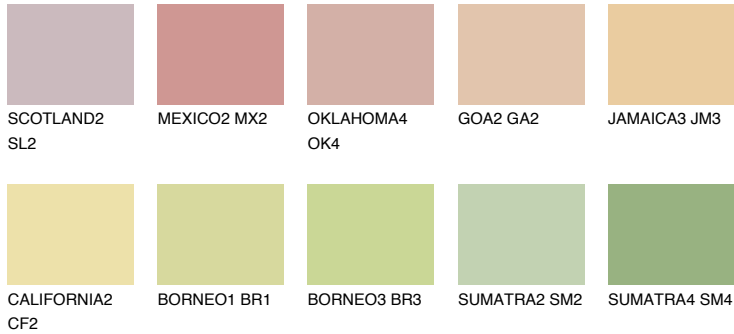

COLOUR DETAILS

NAMIB2 NM2

70% TSR 69%

Matching colours

COLOURS

INTENSE

For more information on plasters and paints, go to www.ceresit.it

*The presented colours refer to plasters and paints offered by Ceresit. Due to the use of digital techniques, the presented colours might not represent the original ones, thus they cannot be considered as a reliable colour presentation. We recommend checking the authentic colour samples.