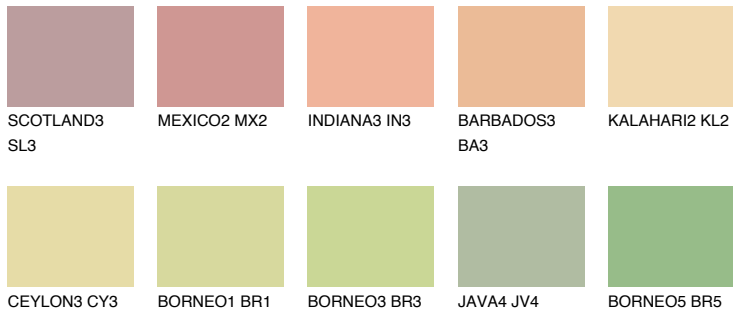

COLOUR DETAILS

NAMIB3 NM3

67% TSR 67%

Matching colours

COLOURS

INTENSE

For more information on plasters and paints, go to www.ceresit.it

*The presented colours refer to plasters and paints offered by Ceresit. Due to the use of digital techniques, the presented colours might not represent the original ones, thus they cannot be considered as a reliable colour presentation. We recommend checking the authentic colour samples.