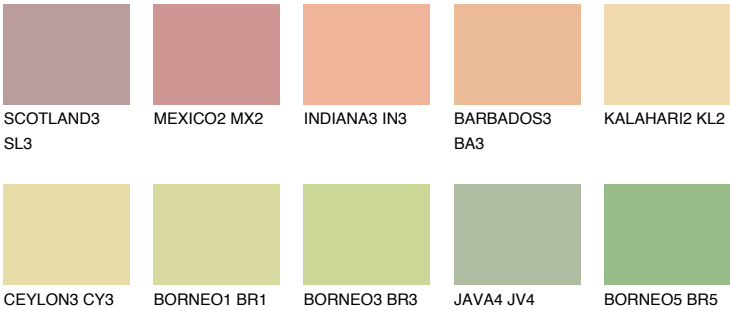

NAMIB3 NM3

67% **TSR** 67%

Matching colours

COLOURS

INTENSE

For more information on plasters and paints, go to www.ceresit.it

*The presented colours refer to plasters and paints offered by Ceresit. Due to the use of digital techniques, the presented colours might not represent the original ones, thus they cannot be considered as a reliable colour presentation. We recommend checking the authentic colour samples.