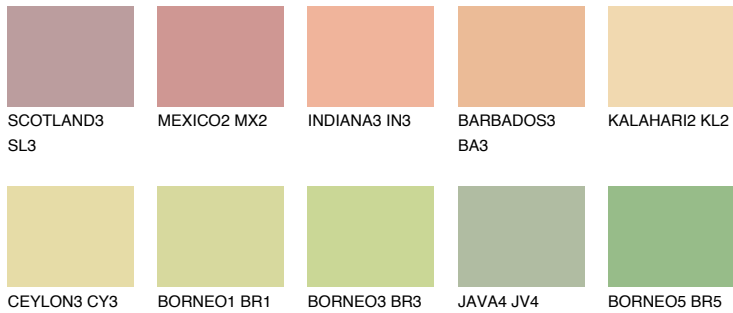

COLOUR DETAILS

NAMIB3 NM3

67% **TSR** 67%

Matching colours

COLOURS

INTENSE

For more information on plasters and paints, go to www.ceresit.it

*The presented colours refer to plasters and paints offered by Ceresit. Due to the use of digital techniques, the presented colours might not represent the original ones, thus they cannot be considered as a reliable colour presentation. We recommend checking the authentic colour samples.