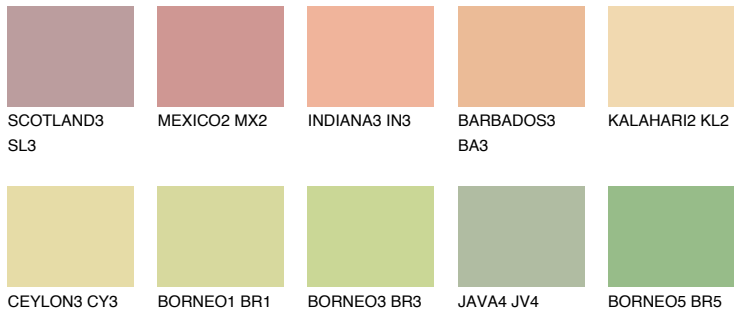

# COLOUR DETAILS

## NAMIB3 NM3

67% **TSR** 67%

## Matching colours

### COLOURS