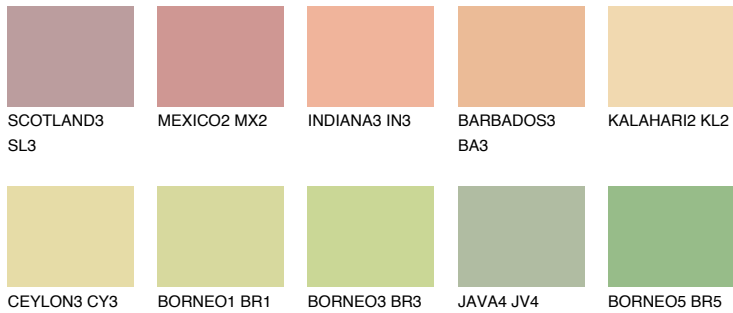

# COLOUR DETAILS

## NAMIB3 NM3

67% TSR 67%

### Matching colours

#### COLOURS