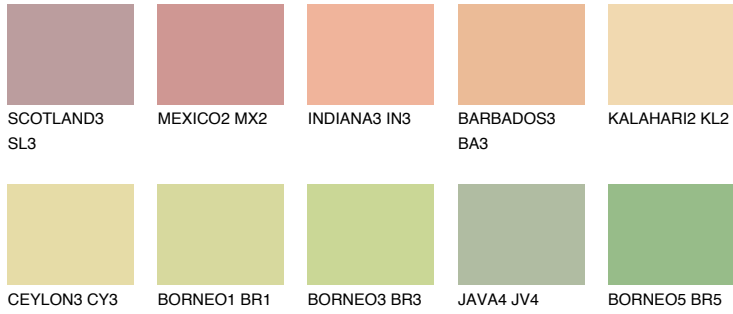

# COLOUR DETAILS

**NAMIB3 NM3**

67% **TSR** 67%

## Matching colours

### COLOURS

### INTENSE

For more information on plasters and paints, go to [www.ceresit.it](http://www.ceresit.it)

\*The presented colours refer to plasters and paints offered by Ceresit. Due to the use of digital techniques, the presented colours might not represent the original ones, thus they cannot be considered as a reliable colour presentation. We recommend checking the authentic colour samples.