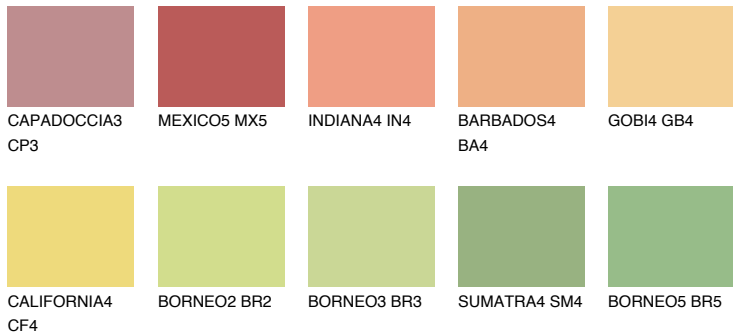

COLOUR DETAILS

NAMIB4 NM4

59% TSR 64%

Matching colours

COLOURS

INTENSE

For more information on plasters and paints, go to www.ceresit.it

*The presented colours refer to plasters and paints offered by Ceresit. Due to the use of digital techniques, the presented colours might not represent the original ones, thus they cannot be considered as a reliable colour presentation. We recommend checking the authentic colour samples.