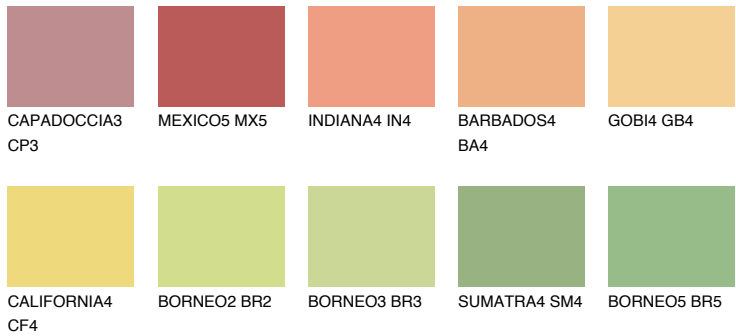

COLOUR DETAILS

NAMIB4 NM4

59% TSR 64%

Matching colours

COLOURS

INTENSE

For more information on plasters and paints, go to www.ceresit.it

*The presented colours refer to plasters and paints offered by Ceresit. Due to the use of digital techniques, the presented colours might not represent the original ones, thus they cannot be considered as a reliable colour presentation. We recommend checking the authentic colour samples.