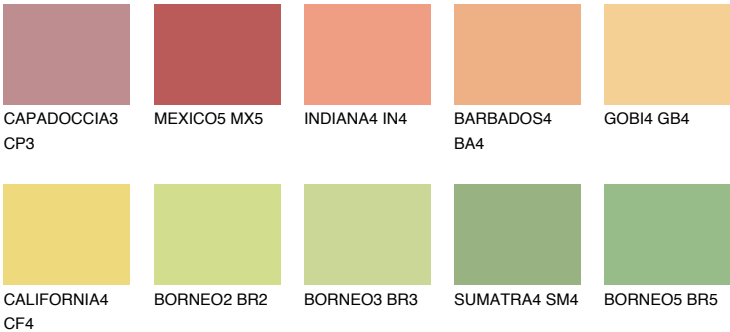

## NAMIB4 NM4

59% **TSR** 64%

### Matching colours

#### COLOURS

#### INTENSE

For more information on plasters and paints, go to [www.ceresit.it](http://www.ceresit.it)

\*The presented colours refer to plasters and paints offered by Ceresit. Due to the use of digital techniques, the presented colours might not represent the original ones, thus they cannot be considered as a reliable colour presentation. We recommend checking the authentic colour samples.