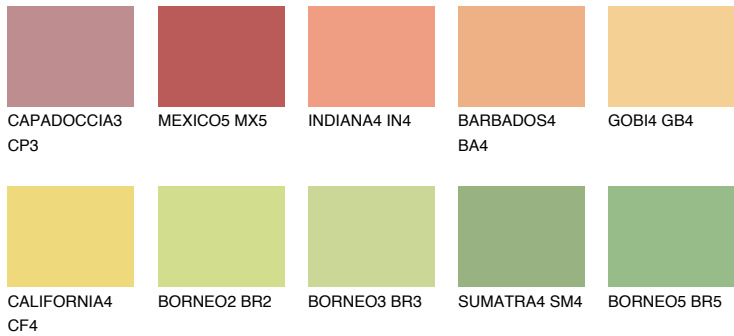

COLOUR DETAILS

NAMIB4 NM4

59% TSR 64%

Matching colours

COLOURS

INTENSE

For more information on plasters and paints, go to www.ceresit.it

*The presented colours refer to plasters and paints offered by Ceresit. Due to the use of digital techniques, the presented colours might not represent the original ones, thus they cannot be considered as a reliable colour presentation. We recommend checking the authentic colour samples.