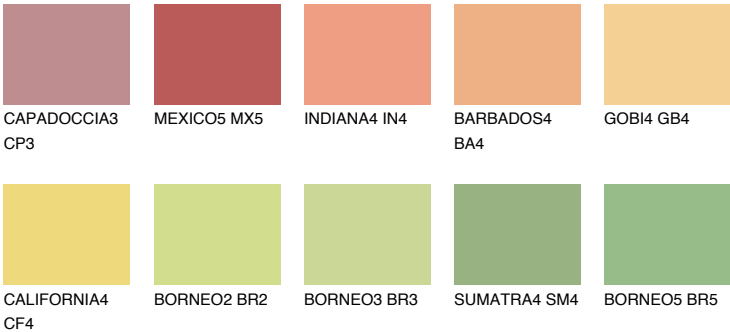

COLOUR DETAILS

NAMIB4 NM4

59% TSR 64%

Matching colours

COLOURS

INTENSE

For more information on plasters and paints, go to www.ceresit.it

*The presented colours refer to plasters and paints offered by Ceresit. Due to the use of digital techniques, the presented colours might not represent the original ones, thus they cannot be considered as a reliable colour presentation. We recommend checking the authentic colour samples.