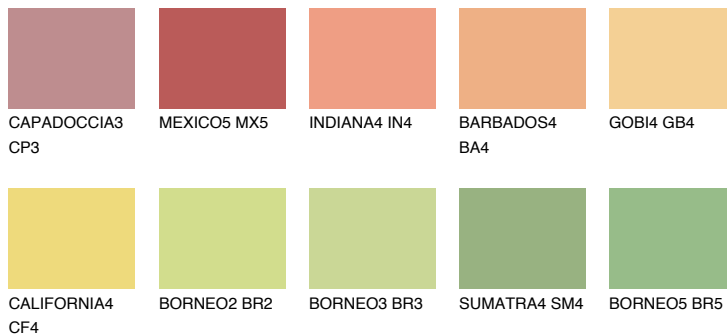

NAMIB4 NM4

59% **TSR** 64%

Matching colours

COLOURS

INTENSE

For more information on plasters and paints, go to www.ceresit.it

*The presented colours refer to plasters and paints offered by Ceresit. Due to the use of digital techniques, the presented colours might not represent the original ones, thus they cannot be considered as a reliable colour presentation. We recommend checking the authentic colour samples.