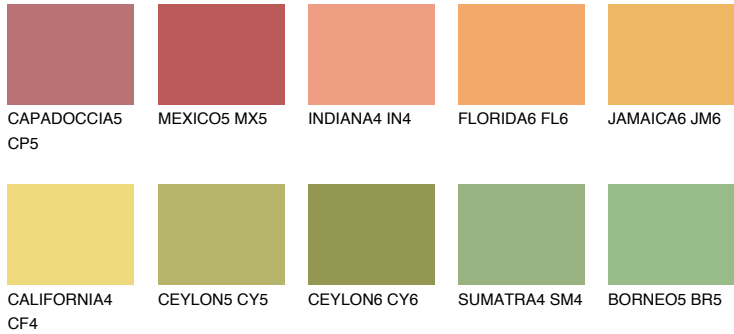

COLOUR DETAILS

NAMIB5 NM5

58% TSR 60%

Matching colours

COLOURS

INTENSE

For more information on plasters and paints, go to www.ceresit.it

*The presented colours refer to plasters and paints offered by Ceresit. Due to the use of digital techniques, the presented colours might not represent the original ones, thus they cannot be considered as a reliable colour presentation. We recommend checking the authentic colour samples.