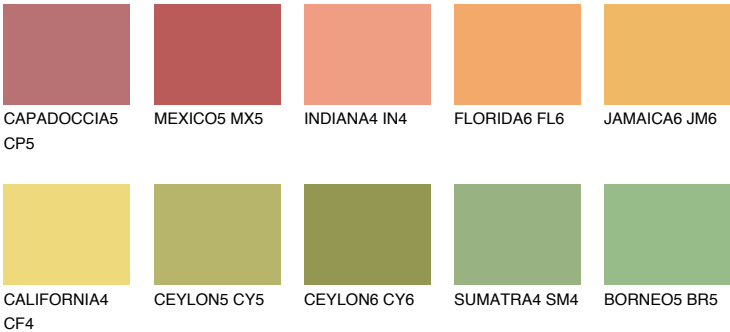

NAMIB5 NM5

58% **TSR** 60%

Matching colours

COLOURS

INTENSE

For more information on plasters and paints, go to www.ceresit.it

*The presented colours refer to plasters and paints offered by Ceresit. Due to the use of digital techniques, the presented colours might not represent the original ones, thus they cannot be considered as a reliable colour presentation. We recommend checking the authentic colour samples.