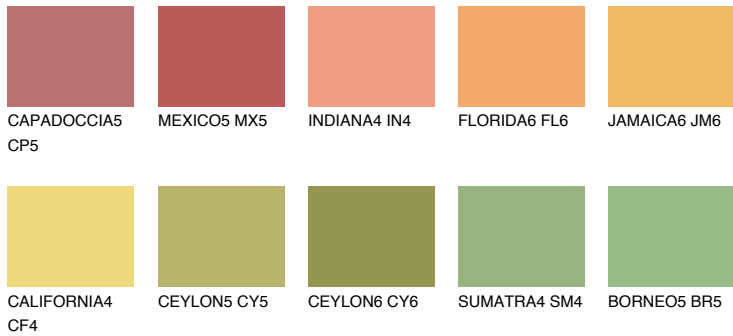

COLOUR DETAILS

NAMIB5 NM5

58% TSR 60%

Matching colours

COLOURS

INTENSE

For more information on plasters and paints, go to www.ceresit.it

*The presented colours refer to plasters and paints offered by Ceresit. Due to the use of digital techniques, the presented colours might not represent the original ones, thus they cannot be considered as a reliable colour presentation. We recommend checking the authentic colour samples.