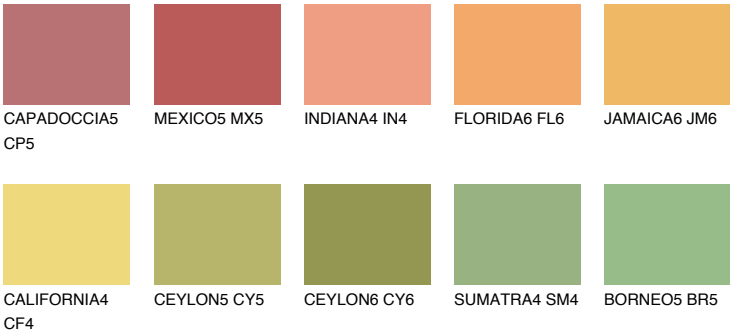

## NAMIB5 NM5

58% **TSR** 60%

### Matching colours

#### COLOURS

#### INTENSE

For more information on plasters and paints, go to [www.ceresit.it](http://www.ceresit.it)

\*The presented colours refer to plasters and paints offered by Ceresit. Due to the use of digital techniques, the presented colours might not represent the original ones, thus they cannot be considered as a reliable colour presentation. We recommend checking the authentic colour samples.