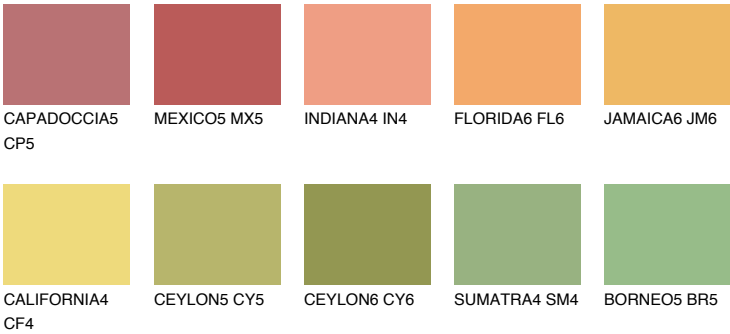

NAMIB5 NM5

58% **TSR** 60%

Matching colours

COLOURS

INTENSE

For more information on plasters and paints, go to www.ceresit.it

*The presented colours refer to plasters and paints offered by Ceresit. Due to the use of digital techniques, the presented colours might not represent the original ones, thus they cannot be considered as a reliable colour presentation. We recommend checking the authentic colour samples.