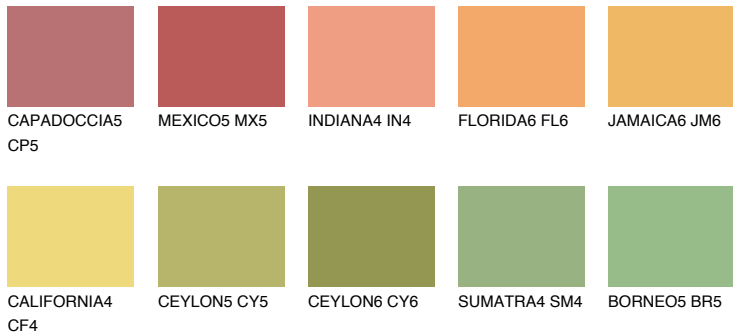

# COLOUR DETAILS

## NAMIB5 NM5

58% **TSR** 60%

### Matching colours

#### COLOURS