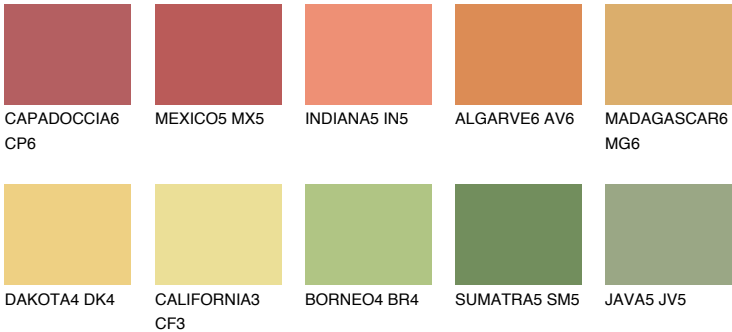

**NAMIB6 NM6**

47% **TSR** 57%

## Matching colours

### COLOURS

### INTENSE

For more information on plasters and paints, go to [www.ceresit.it](http://www.ceresit.it)

\*The presented colours refer to plasters and paints offered by Ceresit. Due to the use of digital techniques, the presented colours might not represent the original ones, thus they cannot be considered as a reliable colour presentation. We recommend checking the authentic colour samples.