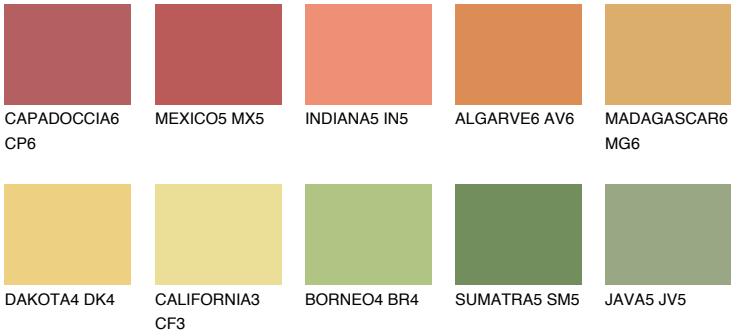

NAMIB6 NM6

47% **TSR** 57%

Matching colours

COLOURS

INTENSE

For more information on plasters and paints, go to www.ceresit.it

*The presented colours refer to plasters and paints offered by Ceresit. Due to the use of digital techniques, the presented colours might not represent the original ones, thus they cannot be considered as a reliable colour presentation. We recommend checking the authentic colour samples.