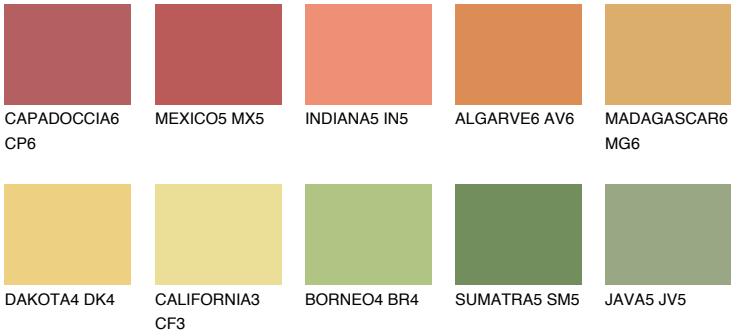

**NAMIB6 NM6**

47% **TSR** 57%

## Matching colours

### COLOURS

### INTENSE

For more information on plasters and paints, go to [www.ceresit.it](http://www.ceresit.it)

\*The presented colours refer to plasters and paints offered by Ceresit. Due to the use of digital techniques, the presented colours might not represent the original ones, thus they cannot be considered as a reliable colour presentation. We recommend checking the authentic colour samples.