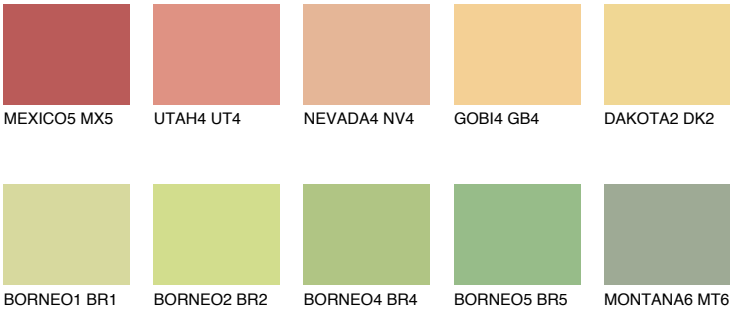

COLOUR DETAILS

DAKOTA1 DK1

72% TSR 67%

Matching colours

COLOURS

INTENSE

For more information on plasters and paints, go to www.ceresit.it

*The presented colours refer to plasters and paints offered by Ceresit. Due to the use of digital techniques, the presented colours might not represent the original ones, thus they cannot be considered as a reliable colour presentation. We recommend checking the authentic colour samples.