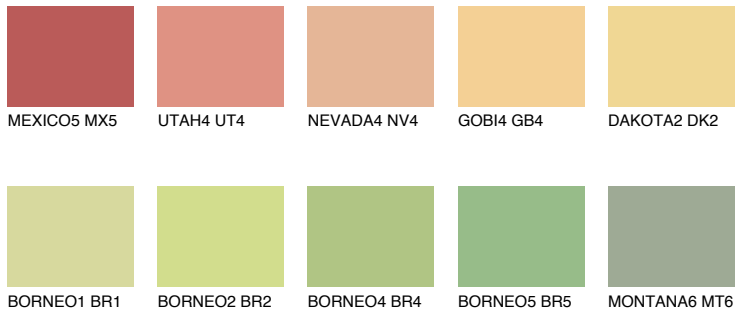

COLOUR DETAILS

DAKOTA1 DK1

72% TSR 67%

Matching colours

COLOURS

INTENSE

For more information on plasters and paints, go to www.ceresit.it

*The presented colours refer to plasters and paints offered by Ceresit. Due to the use of digital techniques, the presented colours might not represent the original ones, thus they cannot be considered as a reliable colour presentation. We recommend checking the authentic colour samples.