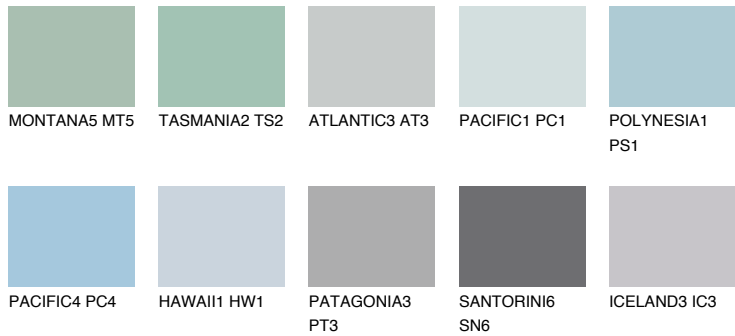

COLOUR DETAILS

OCEANIA2 OC2

60% TSR 62%

Matching colours

COLOURS

INTENSE

For more information on plasters and paints, go to www.ceresit.it

*The presented colours refer to plasters and paints offered by Ceresit. Due to the use of digital techniques, the presented colours might not represent the original ones, thus they cannot be considered as a reliable colour presentation. We recommend checking the authentic colour samples.