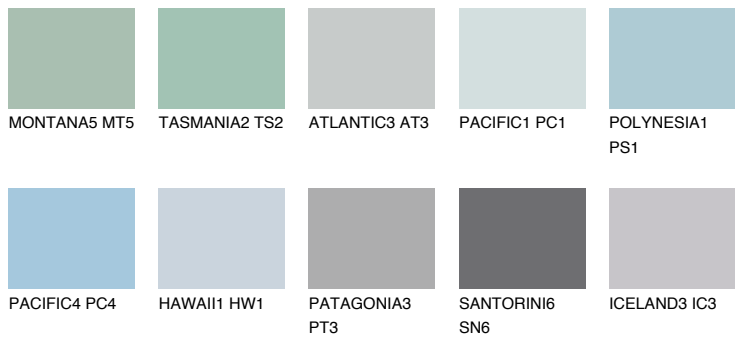

COLOUR DETAILS

OCEANIA2 OC2

60% TSR 62%

Matching colours

COLOURS

INTENSE

For more information on plasters and paints, go to www.ceresit.it

*The presented colours refer to plasters and paints offered by Ceresit. Due to the use of digital techniques, the presented colours might not represent the original ones, thus they cannot be considered as a reliable colour presentation. We recommend checking the authentic colour samples.