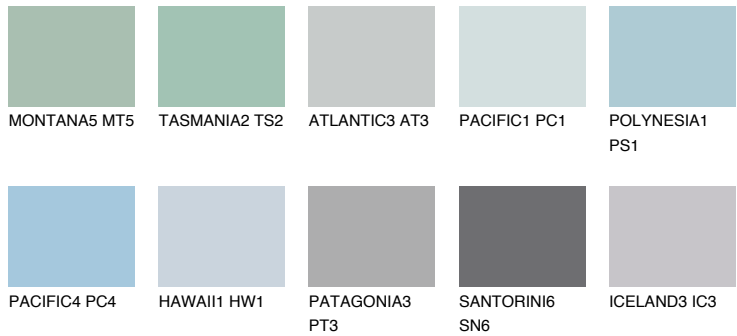

COLOUR DETAILS

OCEANIA2 OC2

60% TSR 62%

Matching colours

COLOURS

INTENSE

For more information on plasters and paints, go to www.ceresit.it

*The presented colours refer to plasters and paints offered by Ceresit. Due to the use of digital techniques, the presented colours might not represent the original ones, thus they cannot be considered as a reliable colour presentation. We recommend checking the authentic colour samples.