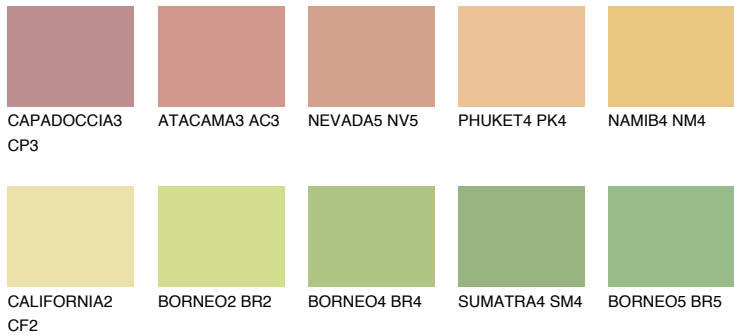

COLOUR DETAILS

DAKOTA2 DK2

69% TSR 65%

Matching colours

COLOURS

INTENSE

For more information on plasters and paints, go to www.ceresit.it

*The presented colours refer to plasters and paints offered by Ceresit. Due to the use of digital techniques, the presented colours might not represent the original ones, thus they cannot be considered as a reliable colour presentation. We recommend checking the authentic colour samples.