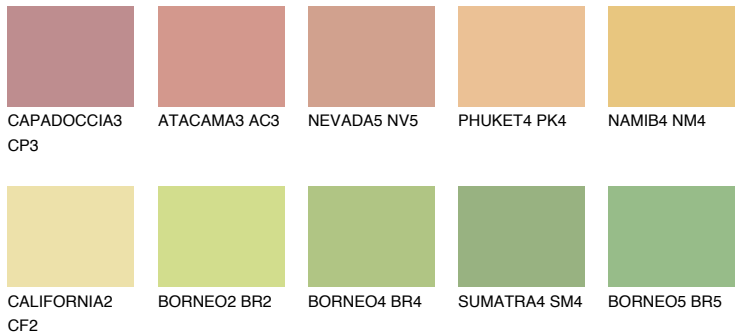

COLOUR DETAILS

DAKOTA2 DK2

69% TSR 65%

Matching colours

COLOURS

INTENSE

For more information on plasters and paints, go to www.ceresit.it

*The presented colours refer to plasters and paints offered by Ceresit. Due to the use of digital techniques, the presented colours might not represent the original ones, thus they cannot be considered as a reliable colour presentation. We recommend checking the authentic colour samples.