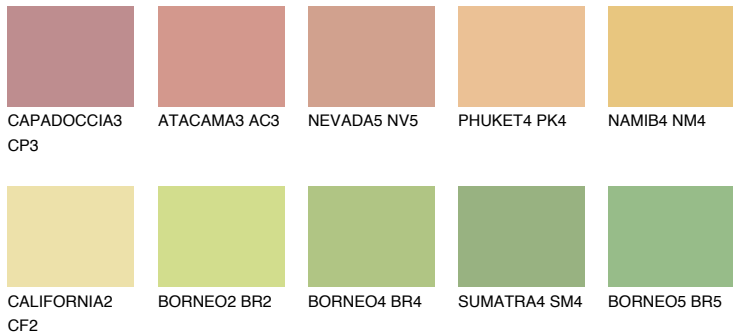

COLOUR DETAILS

DAKOTA2 DK2

69% TSR 65%

Matching colours

COLOURS

INTENSE

For more information on plasters and paints, go to www.ceresit.it

*The presented colours refer to plasters and paints offered by Ceresit. Due to the use of digital techniques, the presented colours might not represent the original ones, thus they cannot be considered as a reliable colour presentation. We recommend checking the authentic colour samples.