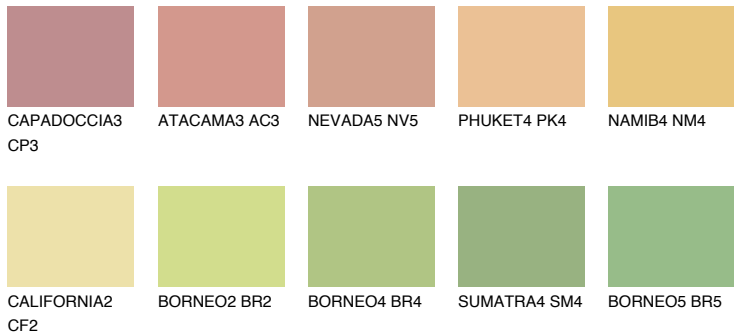

# COLOUR DETAILS

## DAKOTA2 DK2

69% TSR 65%

### Matching colours

#### COLOURS