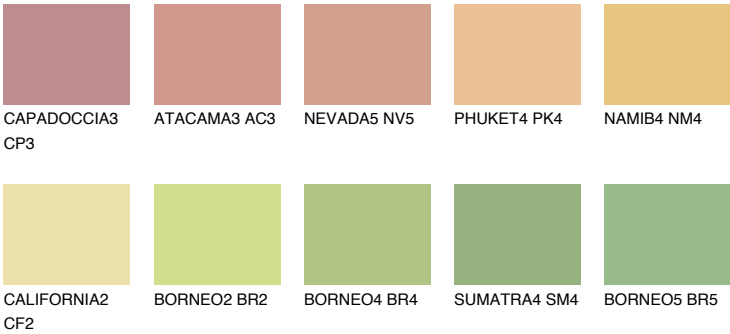

COLOUR DETAILS

DAKOTA2 DK2

69% TSR 65%

Matching colours

COLOURS

INTENSE

For more information on plasters and paints, go to www.ceresit.it

*The presented colours refer to plasters and paints offered by Ceresit. Due to the use of digital techniques, the presented colours might not represent the original ones, thus they cannot be considered as a reliable colour presentation. We recommend checking the authentic colour samples.