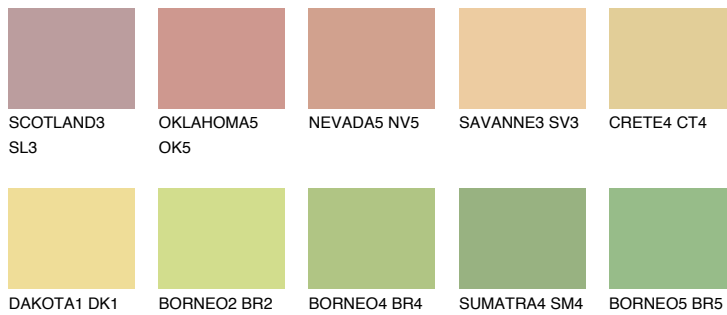

# COLOUR DETAILS

## DAKOTA3 DK3

71% TSR 68%

### Matching colours

#### COLOURS