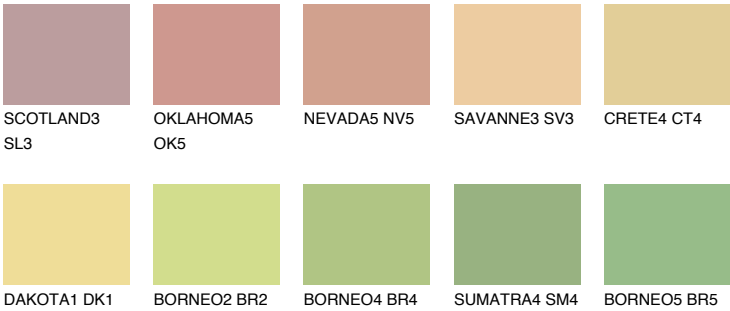

DAKOTA3 DK3

71% TSR 68%

Matching colours

COLOURS

INTENSE

For more information on plasters and paints, go to www.ceresit.it

*The presented colours refer to plasters and paints offered by Ceresit. Due to the use of digital techniques, the presented colours might not represent the original ones, thus they cannot be considered as a reliable colour presentation. We recommend checking the authentic colour samples.