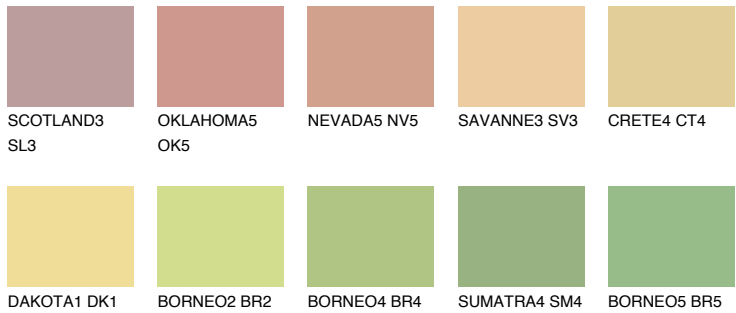

COLOUR DETAILS

DAKOTA3 DK3

71% TSR 68%

Matching colours

COLOURS

INTENSE

For more information on plasters and paints, go to www.ceresit.it

*The presented colours refer to plasters and paints offered by Ceresit. Due to the use of digital techniques, the presented colours might not represent the original ones, thus they cannot be considered as a reliable colour presentation. We recommend checking the authentic colour samples.