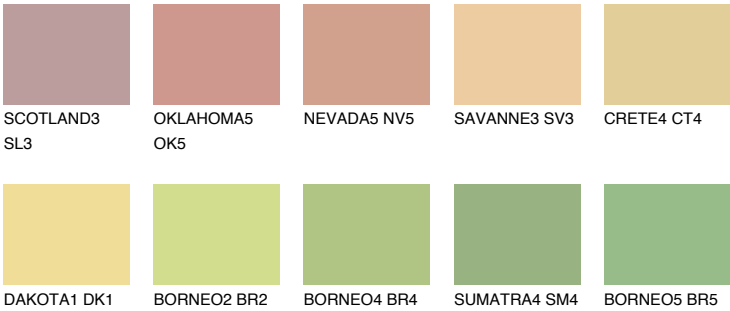

DAKOTA3 DK3

71% **TSR** 68%

Matching colours

COLOURS

INTENSE

For more information on plasters and paints, go to www.ceresit.it

*The presented colours refer to plasters and paints offered by Ceresit. Due to the use of digital techniques, the presented colours might not represent the original ones, thus they cannot be considered as a reliable colour presentation. We recommend checking the authentic colour samples.