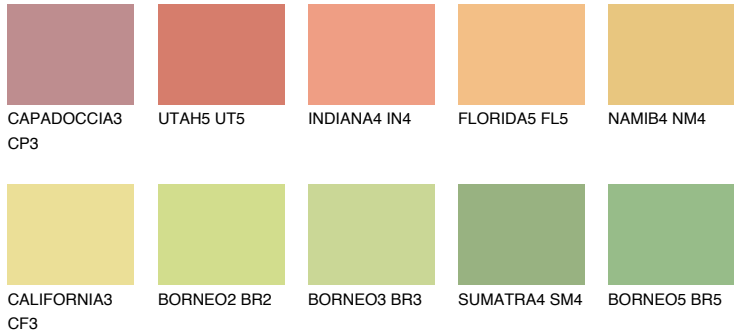

COLOUR DETAILS

DAKOTA4 DK4

65% TSR 60%

Matching colours

COLOURS

INTENSE

For more information on plasters and paints, go to www.ceresit.it

*The presented colours refer to plasters and paints offered by Ceresit. Due to the use of digital techniques, the presented colours might not represent the original ones, thus they cannot be considered as a reliable colour presentation. We recommend checking the authentic colour samples.