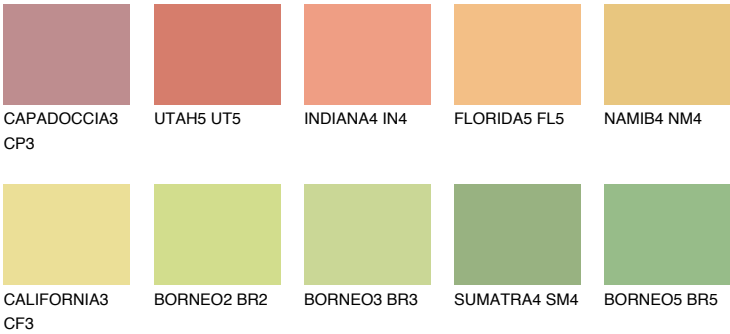

DAKOTA4 DK4

65% TSR 60%

Matching colours

COLOURS

INTENSE

For more information on plasters and paints, go to www.ceresit.it

*The presented colours refer to plasters and paints offered by Ceresit. Due to the use of digital techniques, the presented colours might not represent the original ones, thus they cannot be considered as a reliable colour presentation. We recommend checking the authentic colour samples.