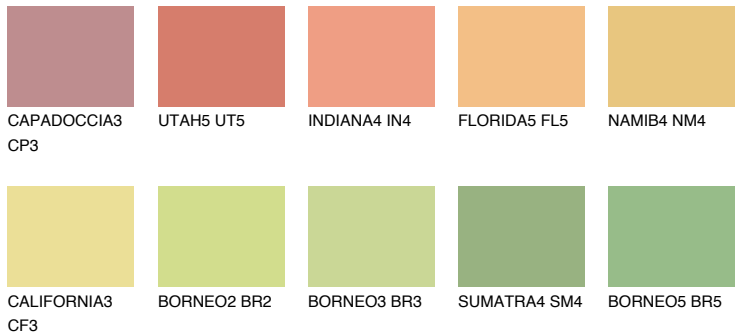

COLOUR DETAILS

DAKOTA4 DK4

65% TSR 60%

Matching colours

COLOURS

INTENSE

For more information on plasters and paints, go to www.ceresit.it

*The presented colours refer to plasters and paints offered by Ceresit. Due to the use of digital techniques, the presented colours might not represent the original ones, thus they cannot be considered as a reliable colour presentation. We recommend checking the authentic colour samples.