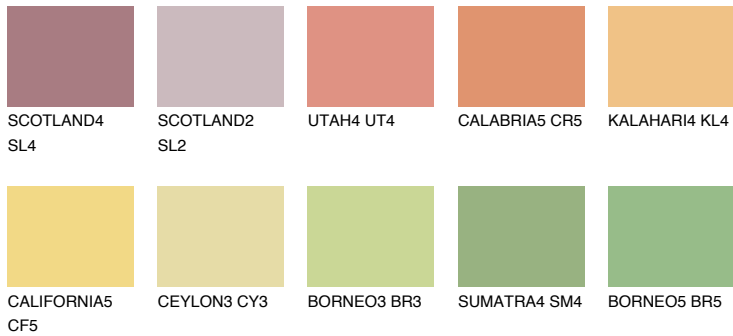

# COLOUR DETAILS

## DAKOTA5 DK5

57% TSR 60%

### Matching colours

#### COLOURS