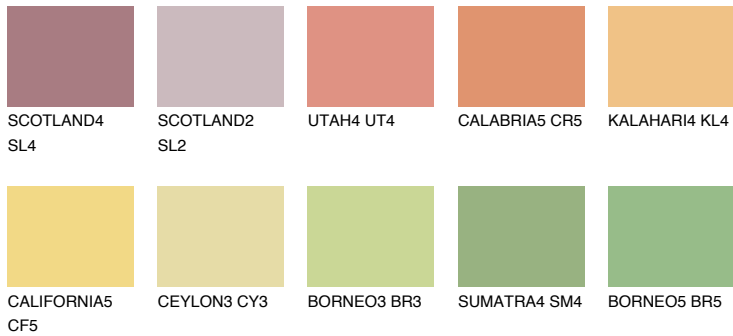

COLOUR DETAILS

DAKOTA5 DK5

57% TSR 60%

Matching colours

COLOURS

INTENSE

For more information on plasters and paints, go to www.ceresit.it

*The presented colours refer to plasters and paints offered by Ceresit. Due to the use of digital techniques, the presented colours might not represent the original ones, thus they cannot be considered as a reliable colour presentation. We recommend checking the authentic colour samples.