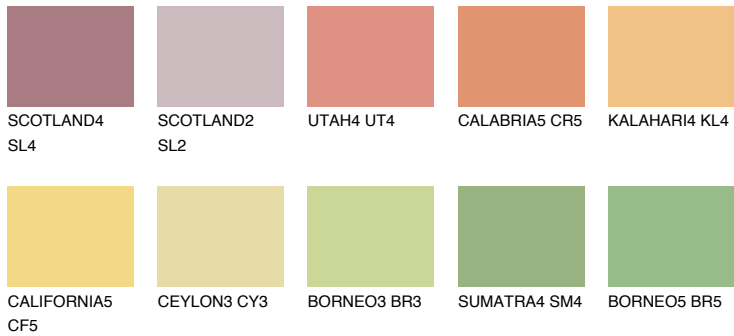

COLOUR DETAILS

DAKOTA5 DK5

57% TSR 60%

Matching colours

COLOURS

INTENSE

For more information on plasters and paints, go to www.ceresit.it

*The presented colours refer to plasters and paints offered by Ceresit. Due to the use of digital techniques, the presented colours might not represent the original ones, thus they cannot be considered as a reliable colour presentation. We recommend checking the authentic colour samples.