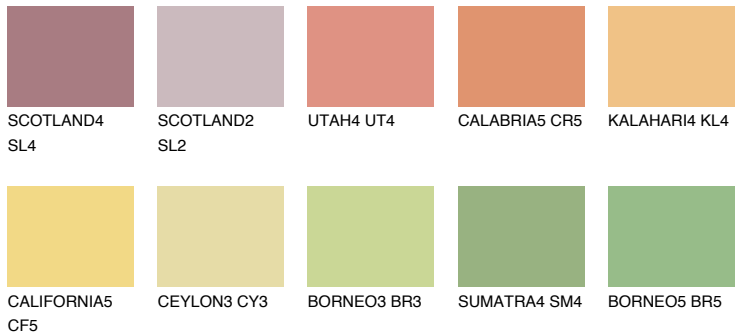

COLOUR DETAILS

DAKOTA5 DK5

57% TSR 60%

Matching colours

COLOURS

INTENSE

For more information on plasters and paints, go to www.ceresit.it

*The presented colours refer to plasters and paints offered by Ceresit. Due to the use of digital techniques, the presented colours might not represent the original ones, thus they cannot be considered as a reliable colour presentation. We recommend checking the authentic colour samples.