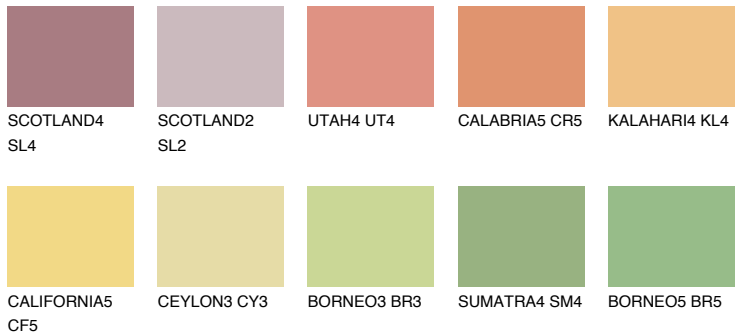

# COLOUR DETAILS

## DAKOTA5 DK5

57% TSR 60%

### Matching colours

#### COLOURS