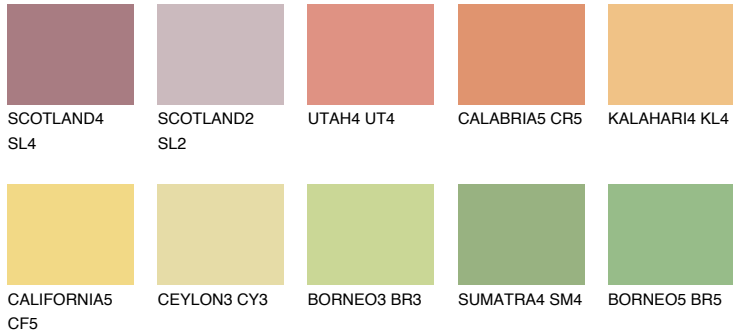

COLOUR DETAILS

DAKOTA5 DK5

57% TSR 60%

Matching colours

COLOURS

INTENSE

For more information on plasters and paints, go to www.ceresit.it

*The presented colours refer to plasters and paints offered by Ceresit. Due to the use of digital techniques, the presented colours might not represent the original ones, thus they cannot be considered as a reliable colour presentation. We recommend checking the authentic colour samples.