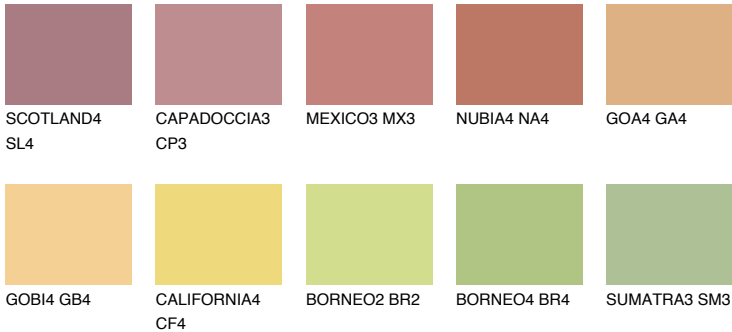

DAKOTA6 DK6

48% **TSR** 50%

Matching colours

COLOURS

INTENSE

For more information on plasters and paints, go to www.ceresit.it

*The presented colours refer to plasters and paints offered by Ceresit. Due to the use of digital techniques, the presented colours might not represent the original ones, thus they cannot be considered as a reliable colour presentation. We recommend checking the authentic colour samples.