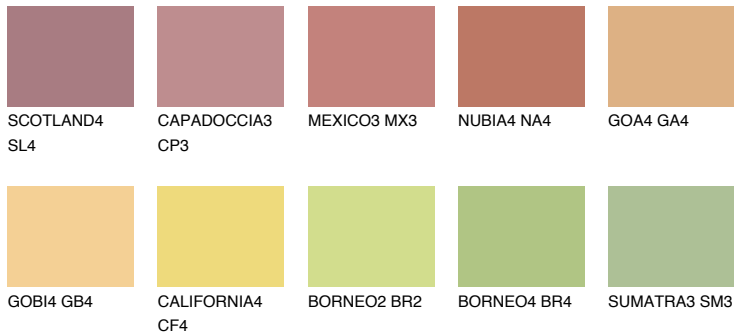

DAKOTA6 DK6

48% **TSR** 50%

Matching colours

COLOURS

INTENSE

For more information on plasters and paints, go to www.ceresit.it

*The presented colours refer to plasters and paints offered by Ceresit. Due to the use of digital techniques, the presented colours might not represent the original ones, thus they cannot be considered as a reliable colour presentation. We recommend checking the authentic colour samples.