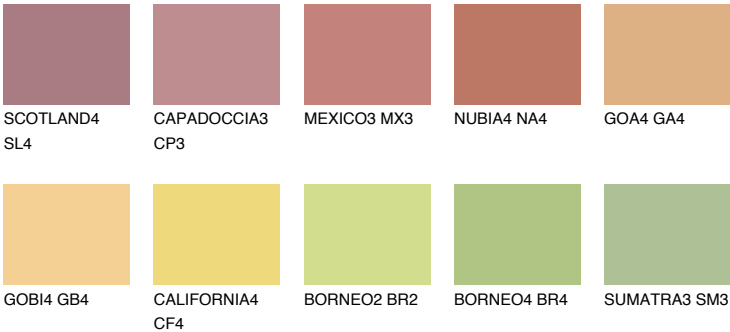

DAKOTA6 DK6

48% **TSR** 50%

Matching colours

COLOURS

INTENSE

For more information on plasters and paints, go to www.ceresit.it

*The presented colours refer to plasters and paints offered by Ceresit. Due to the use of digital techniques, the presented colours might not represent the original ones, thus they cannot be considered as a reliable colour presentation. We recommend checking the authentic colour samples.