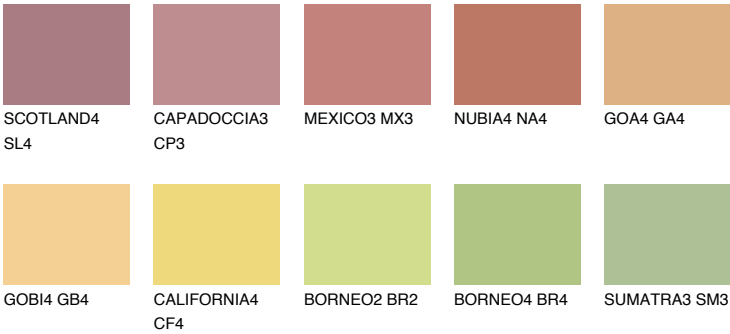

DAKOTA6 DK6

48% TSR 50%

Matching colours

COLOURS

INTENSE

For more information on plasters and paints, go to www.ceresit.it

*The presented colours refer to plasters and paints offered by Ceresit. Due to the use of digital techniques, the presented colours might not represent the original ones, thus they cannot be considered as a reliable colour presentation. We recommend checking the authentic colour samples.