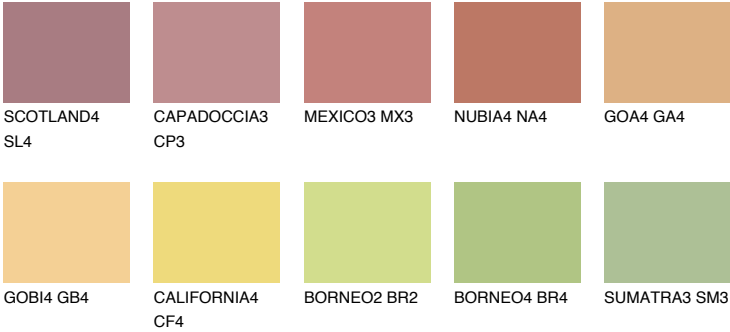

DAKOTA6 DK6

48% **TSR** 50%

Matching colours

COLOURS

INTENSE

For more information on plasters and paints, go to www.ceresit.it

*The presented colours refer to plasters and paints offered by Ceresit. Due to the use of digital techniques, the presented colours might not represent the original ones, thus they cannot be considered as a reliable colour presentation. We recommend checking the authentic colour samples.