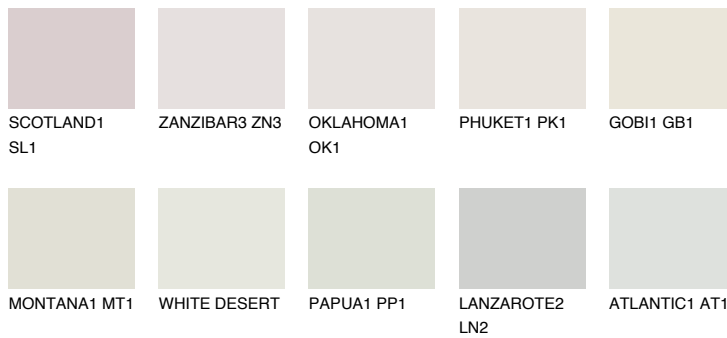

CRETE1 CT1

79% **TSR** 73%

Matching colours

COLOURS

INTENSE

For more information on plasters and paints, go to www.ceresit.it

*The presented colours refer to plasters and paints offered by Ceresit. Due to the use of digital techniques, the presented colours might not represent the original ones, thus they cannot be considered as a reliable colour presentation. We recommend checking the authentic colour samples.