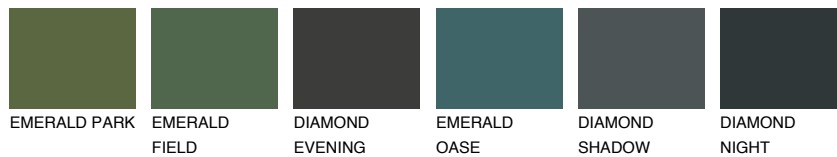

CRETE1 CT1

79% **TSR** 73%

Matching colours

COLOURS

INTENSE

For more information on plasters and paints, go to
www.ceresit.it

*The presented colours refer to plasters and paints offered by Ceresit. Due to the use of digital techniques, the presented colours might not represent the original ones, thus they cannot be considered as a reliable colour presentation. We recommend checking the authentic colour samples.