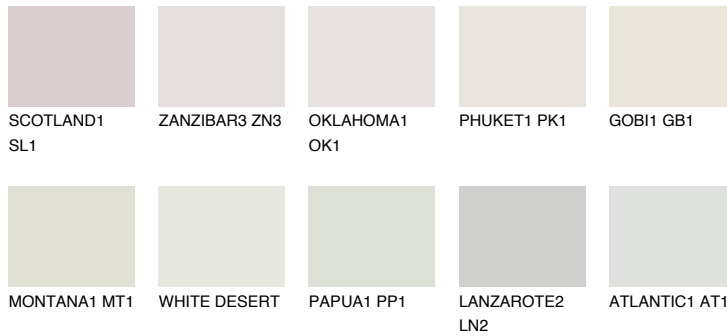

### Matching colours

#### COLOURS

#### INTENSE

For more information on plasters and paints, go to  
[www.ceresit.it](http://www.ceresit.it)

\*The presented colours refer to plasters and paints offered by Ceresit. Due to the use of digital techniques, the presented colours might not represent the original ones, thus they cannot be considered as a reliable colour presentation. We recommend checking the authentic colour samples.