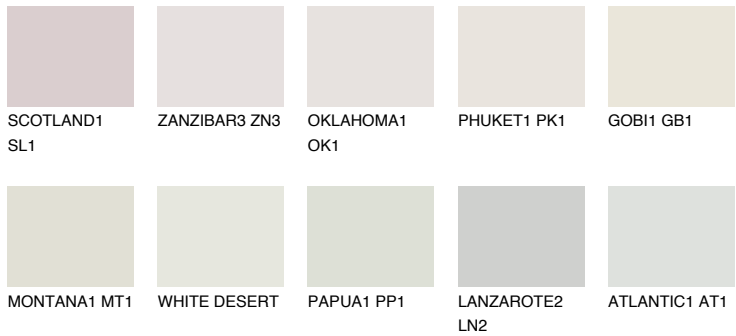

# COLOUR DETAILS

### Matching colours

#### COLOURS

#### INTENSE

For more information on plasters and paints, go to [www.ceresit.it](http://www.ceresit.it)

\*The presented colours refer to plasters and paints offered by Ceresit. Due to the use of digital techniques, the presented colours might not represent the original ones, thus they cannot be considered as a reliable colour presentation. We recommend checking the authentic colour samples.