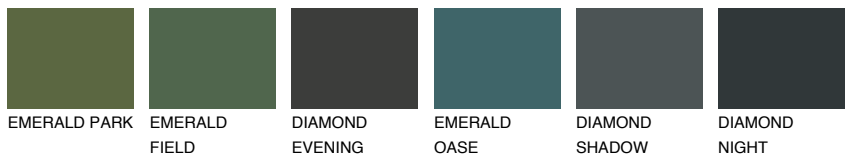

COLOUR DETAILS

CRETE1 CT1

79% TSR 73%

Matching colours

COLOURS

INTENSE

For more information on plasters and paints, go to www.ceresit.it

*The presented colours refer to plasters and paints offered by Ceresit. Due to the use of digital techniques, the presented colours might not represent the original ones, thus they cannot be considered as a reliable colour presentation. We recommend checking the authentic colour samples.