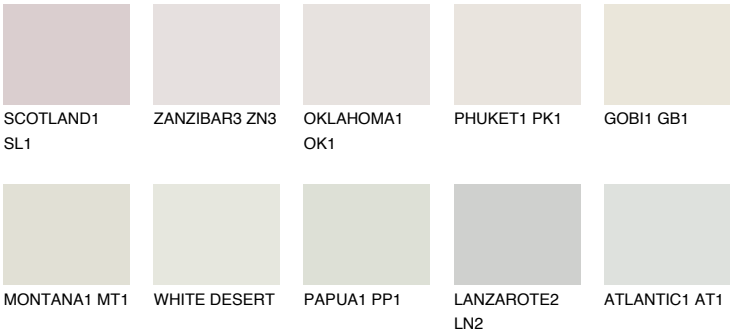

CRETE1 CT1

79% TSR 73%

Matching colours

COLOURS

INTENSE

For more information on plasters and paints, go to www.ceresit.it

*The presented colours refer to plasters and paints offered by Ceresit. Due to the use of digital techniques, the presented colours might not represent the original ones, thus they cannot be considered as a reliable colour presentation. We recommend checking the authentic colour samples.