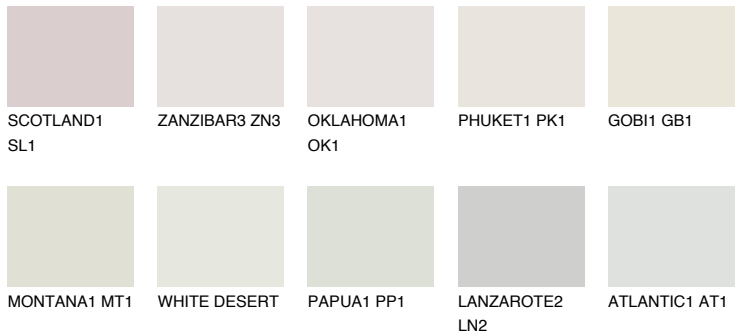

COLOUR DETAILS

CRETE1 CT1

79% TSR 73%

Matching colours

COLOURS

INTENSE

For more information on plasters and paints, go to www.ceresit.it

*The presented colours refer to plasters and paints offered by Ceresit. Due to the use of digital techniques, the presented colours might not represent the original ones, thus they cannot be considered as a reliable colour presentation. We recommend checking the authentic colour samples.