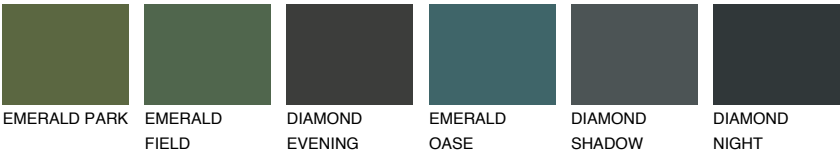

CRETE1 CT1

79% TSR 73%

Matching colours

COLOURS

INTENSE

For more information on plasters and paints, go to www.ceresit.it

*The presented colours refer to plasters and paints offered by Ceresit. Due to the use of digital techniques, the presented colours might not represent the original ones, thus they cannot be considered as a reliable colour presentation. We recommend checking the authentic colour samples.