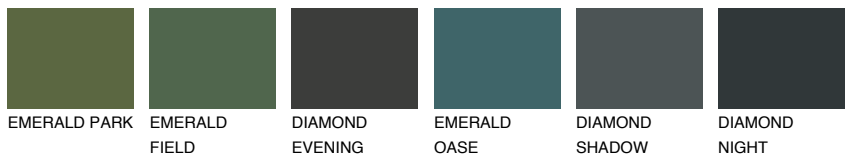

COLOUR DETAILS

CRETE1 CT1

79% TSR 73%

Matching colours

COLOURS

INTENSE

For more information on plasters and paints, go to www.ceresit.it

*The presented colours refer to plasters and paints offered by Ceresit. Due to the use of digital techniques, the presented colours might not represent the original ones, thus they cannot be considered as a reliable colour presentation. We recommend checking the authentic colour samples.