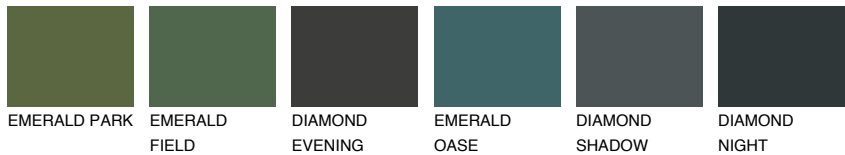

COLOUR DETAILS

CRETE1 CT1

79% TSR 73%

Matching colours

COLOURS

INTENSE

For more information on plasters and paints, go to www.ceresit.it

*The presented colours refer to plasters and paints offered by Ceresit. Due to the use of digital techniques, the presented colours might not represent the original ones, thus they cannot be considered as a reliable colour presentation. We recommend checking the authentic colour samples.