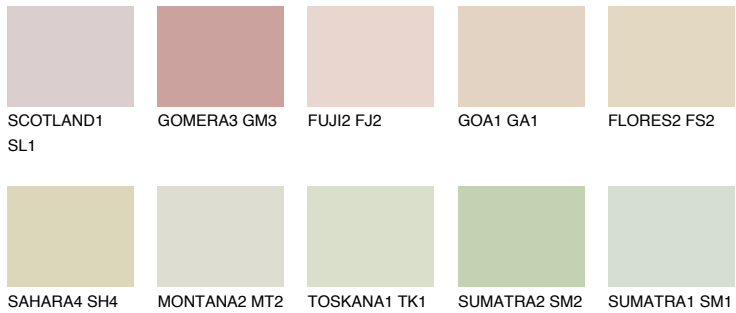

COLOUR DETAILS

CRETE2 CT2

74% TSR 70%

Matching colours

COLOURS

INTENSE

For more information on plasters and paints, go to www.ceresit.it

*The presented colours refer to plasters and paints offered by Ceresit. Due to the use of digital techniques, the presented colours might not represent the original ones, thus they cannot be considered as a reliable colour presentation. We recommend checking the authentic colour samples.