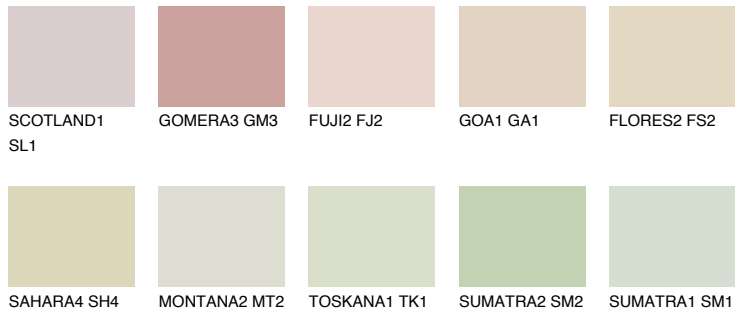

COLOUR DETAILS

CRETE2 CT2

74% TSR 70%

Matching colours

COLOURS

INTENSE

For more information on plasters and paints, go to www.ceresit.it

*The presented colours refer to plasters and paints offered by Ceresit. Due to the use of digital techniques, the presented colours might not represent the original ones, thus they cannot be considered as a reliable colour presentation. We recommend checking the authentic colour samples.