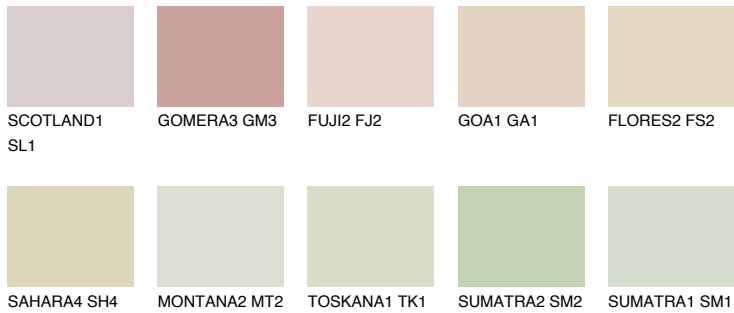

COLOUR DETAILS

CRETE2 CT2

74% TSR 70%

Matching colours

COLOURS

INTENSE

For more information on plasters and paints, go to www.ceresit.it

*The presented colours refer to plasters and paints offered by Ceresit. Due to the use of digital techniques, the presented colours might not represent the original ones, thus they cannot be considered as a reliable colour presentation. We recommend checking the authentic colour samples.