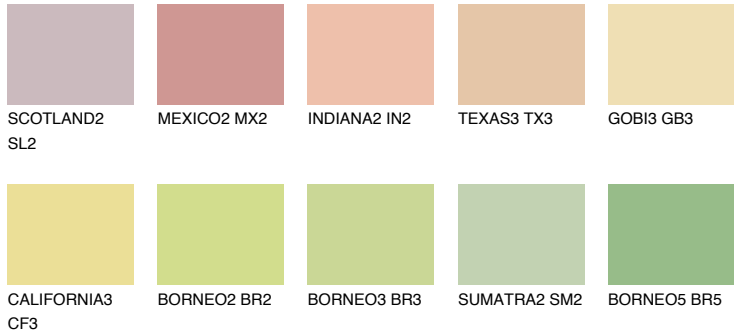

COLOUR DETAILS

CRETE3 CT3

70% TSR 67%

Matching colours

COLOURS

INTENSE

For more information on plasters and paints, go to www.ceresit.it

*The presented colours refer to plasters and paints offered by Ceresit. Due to the use of digital techniques, the presented colours might not represent the original ones, thus they cannot be considered as a reliable colour presentation. We recommend checking the authentic colour samples.